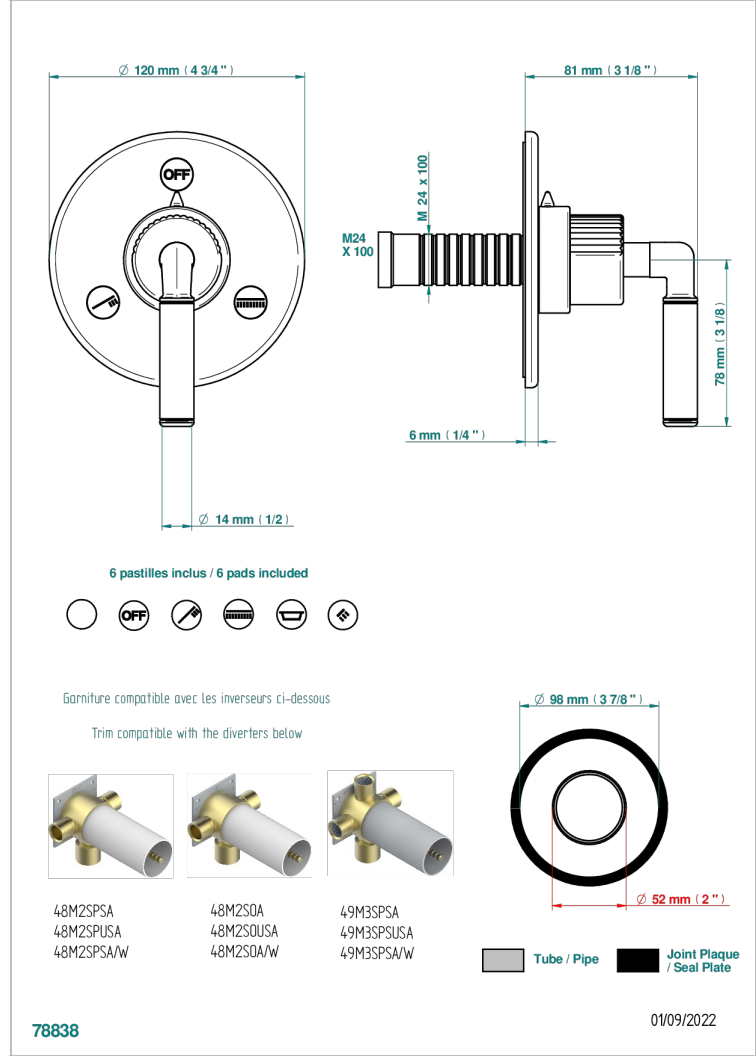

ESTRELA WITH LEVER

U3K-48M2SB

Trim for wall mounted diverter, 2 ways - ref. 48M2 and 3 ways - ref. 49M3

CHARACTERISTIC

- Estrela with lever
- Trim for wall mounted diverter, 2 ways - ref. 48M2 and 3 ways - ref. 49M3

RELATED SKU'S

- Ref. G00-48M2SOA Wall mounted 3-way diverter with ceramic cartridge for concealed installation- 1 inlet 3/4" and 2 outlets 1/2" without stop position, without trim
- Ref. G00-48M2SPSA Wall mounted 3-way diverter with ceramic cartridge for concealed installation, 1 inlet 3/4" and 2 outlets 1/2" with stop position, without trim
- Ref. G00-49M3SPSA Wall mounted 4-way diverter with ceramic cartridge for concealed installation- 1 inlet 3/4" and 3 outlets 1/2" with stop position, without trim