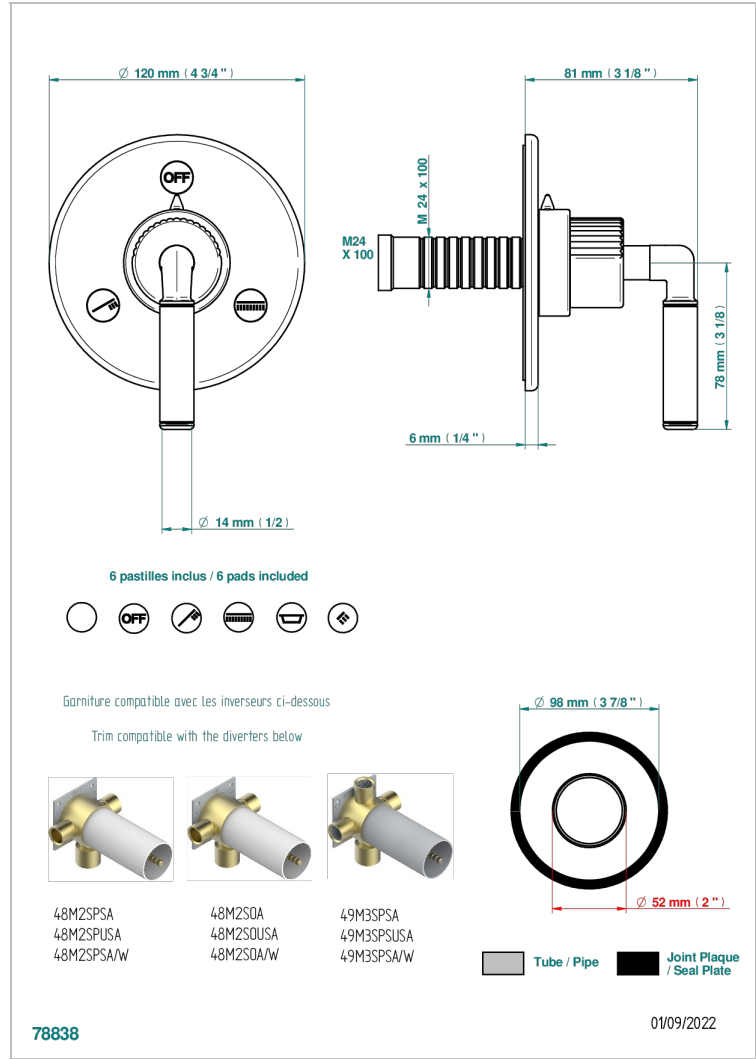

ESTRELA WITH LEVER

U3K-48M2SB

Trim for wall mounted diverter, 2 ways - ref. 48M2 and 3 ways - ref. 49M3

特色

- Estrela with lever
- Trim for wall mounted diverter, 2 ways - ref. 48M2 and 3 ways - ref. 49M3

相关的SKU

- Ref. G00-48M2SOA Wall mounted 3-way diverter with ceramic cartridge for concealed installation- 1 inlet 3/4" and 2 outlets 1/2" without stop position, without trim
- Ref. G00-48M2SPSA Wall mounted 3-way diverter with ceramic cartridge for concealed installation, 1 inlet 3/4" and 2 outlets 1/2" with stop position, without trim
- Ref. G00-49M3SPSA Wall mounted 4-way diverter with ceramic cartridge for concealed installation- 1 inlet 3/4" and 3 outlets 1/2" with stop position, without trim