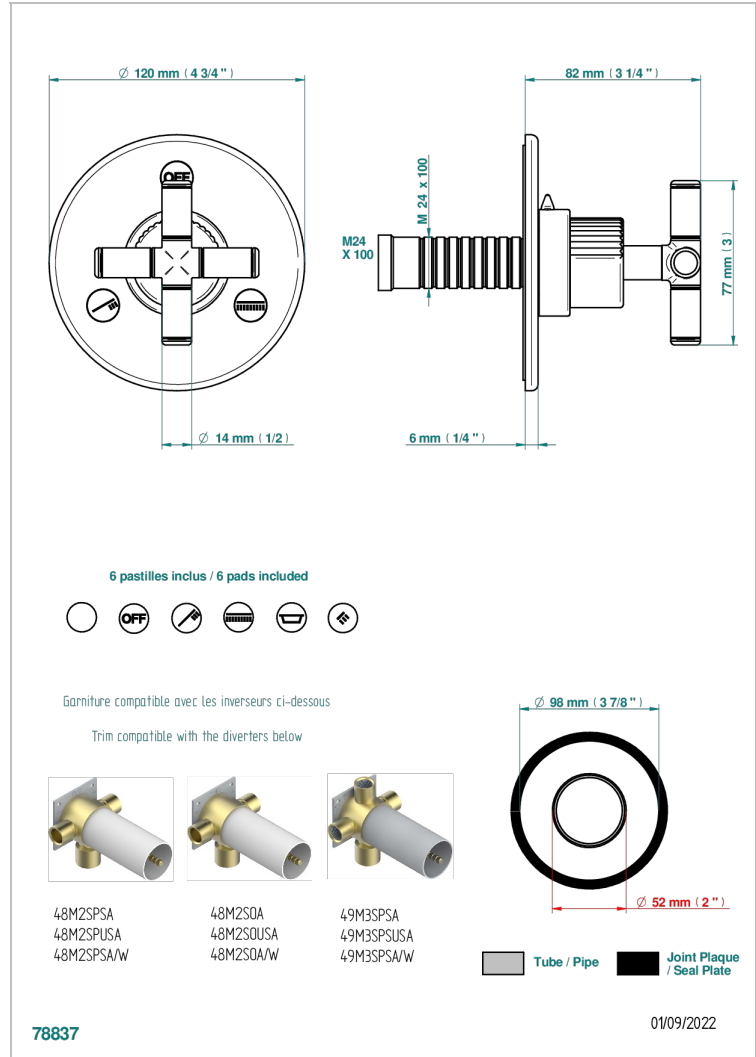

ESTRELA METAL INLAYS

U3L-48M2SB

Trim for wall mounted diverter - 2 ways ref.48M2 & 3 ways ref.49M3

CHARACTERISTIC

- Estrela Metal inlays
- Trim for wall mounted diverter - 2 ways ref.48M2 & 3 ways ref.49M3

RELATED SKU'S

- Ref. G00-48M2SOUSA Wall mounted 3-way diverter with ceramic cartridge for concealed installation- 1 inlet 3/4" and 2 outlets 1/2" without shared ports no stop position - no trim
- Ref. G00-48M2SPSUSA Wall mounted 3-way diverter with ceramic cartridge for concealed installation- 1 inlet 3/4" and 2 outlets 1/2" with positive top, no shared ports - no trim
- Ref. G00-49M3SPSUSA Wall mounted 4-way diverter with ceramic cartridge for concealed installation- 1 inlet 3/4" and 3 outlets 1/2" with positive top, no shared ports - no trim