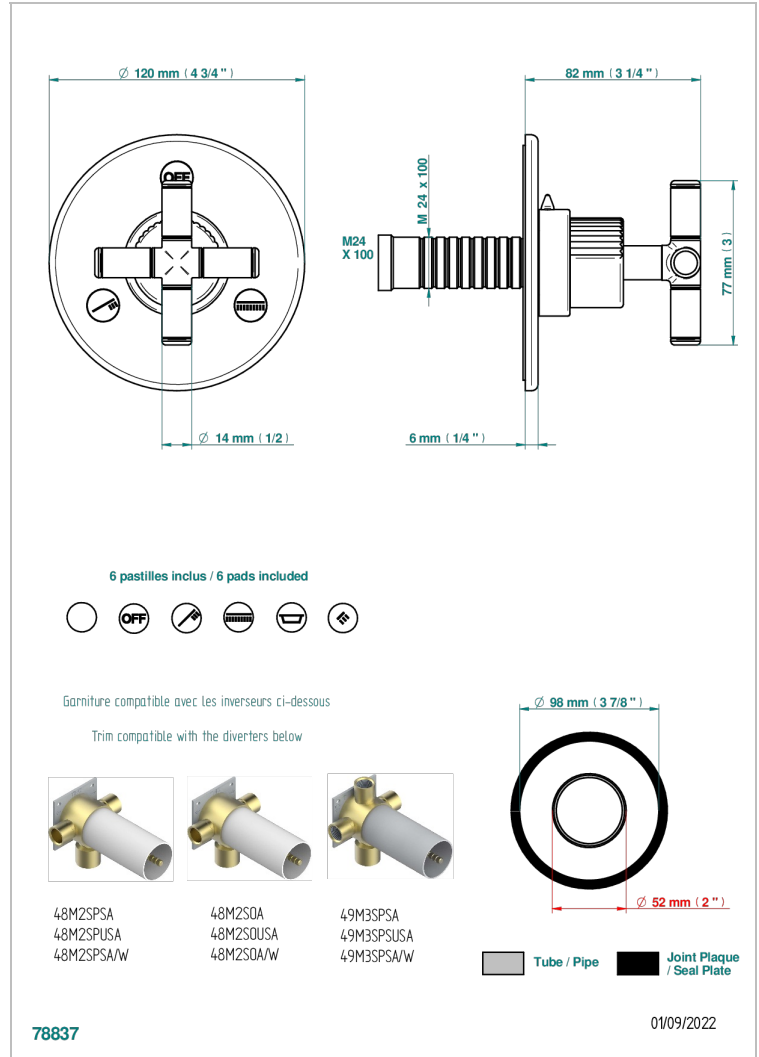

# ESTRELA METAL INLAYS

U3L-48M2SB

Trim for wall mounted diverter, 2 ways - ref. 48M2 and 3 ways - ref. 49M3

## CHARACTERISTIC

- Estrela Metal inlays
- Trim for wall mounted diverter, 2 ways - ref. 48M2 and 3 ways - ref. 49M3

## RELATED SKU'S

- Ref. G00-48M2SOA Wall mounted 3-way diverter with ceramic cartridge for concealed installation- 1 inlet 3/4" and 2 outlets 1/2" without stop position, without trim
- Ref. G00-48M2SPSA Wall mounted 3-way diverter with ceramic cartridge for concealed installation, 1 inlet 3/4" and 2 outlets 1/2" with stop position, without trim
- Ref. G00-49M3SPSA Wall mounted 4-way diverter with ceramic cartridge for concealed installation- 1 inlet 3/4" and 3 outlets 1/2" with stop position, without trim