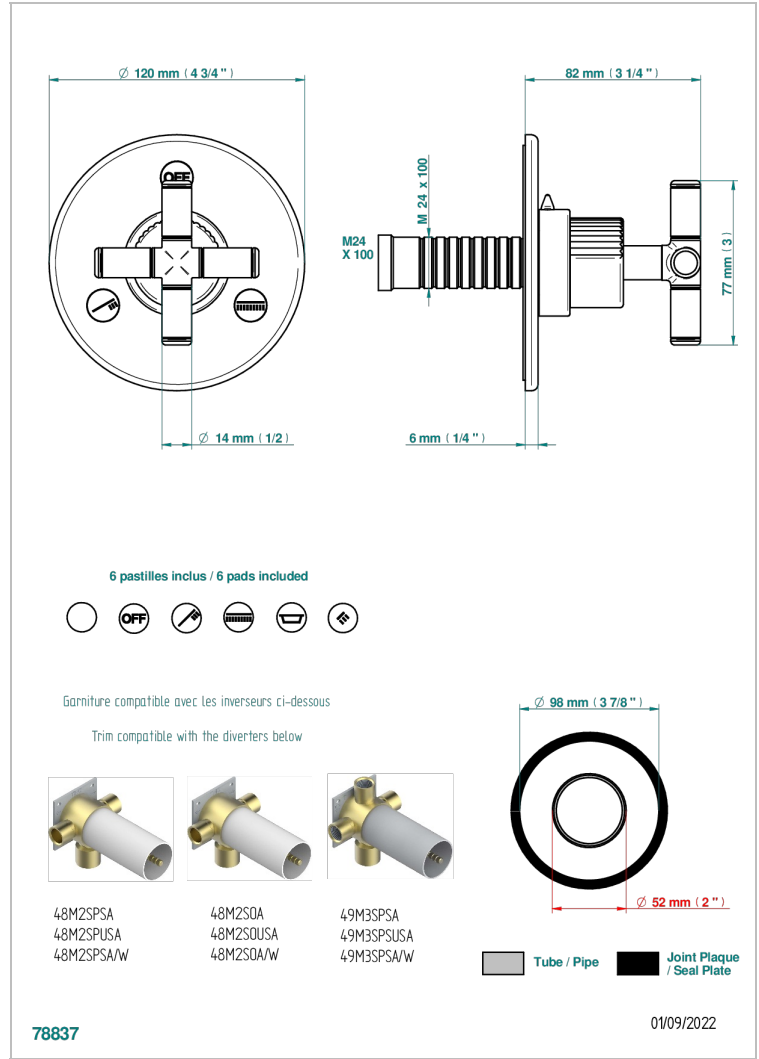

ESTRELA METAL INLAYS

U3L-48M2SB

Trim for wall mounted diverter, 2 ways - ref. 48M2 and 3 ways - ref. 49M3

THG[®]
PARIS

ХАРАКТЕРИСТИКИ

- Estrela Metal inlays
- Trim for wall mounted diverter, 2 ways - ref. 48M2 and 3 ways - ref. 49M3

СВЯЗАННЫЕ ТОВАРНЫЕ ПОЗИЦИИ

- Ref. G00-48M2SOA Wall mounted 3-way diverter with ceramic cartridge for concealed installation- 1 inlet 3/4" and 2 outlets 1/2" without stop position, without trim
- Ref. G00-48M2SPSA Wall mounted 3-way diverter with ceramic cartridge for concealed installation, 1 inlet 3/4" and 2 outlets 1/2" with stop position, without trim
- Ref. G00-49M3SPSA Wall mounted 4-way diverter with ceramic cartridge for concealed installation- 1 inlet 3/4" and 3 outlets 1/2" with stop position, without trim