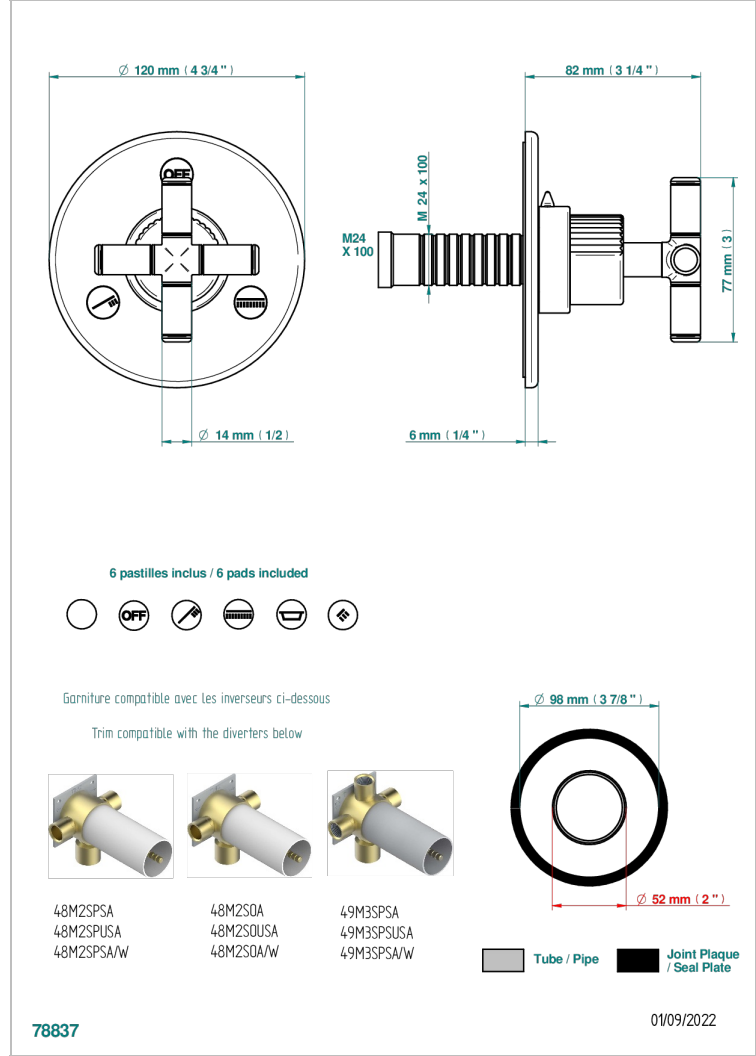

ESTRELA METAL INLAYS

U3L-48M2SB

Trim for wall mounted diverter, 2 ways - ref. 48M2 and 3 ways - ref. 49M3

CHARACTERISTIC

- Estrela Metal inlays
- Trim for wall mounted diverter, 2 ways - ref. 48M2 and 3 ways - ref. 49M3

RELATED SKU'S

- Ref. G00-48M2SOA Wall mounted 3-way diverter with ceramic cartridge for concealed installation- 1 inlet 3/4" and 2 outlets 1/2" without stop position, without trim
- Ref. G00-48M2SPSA Wall mounted 3-way diverter with ceramic cartridge for concealed installation, 1 inlet 3/4" and 2 outlets 1/2" with stop position, without trim
- Ref. G00-49M3SPSA Wall mounted 4-way diverter with ceramic cartridge for concealed installation- 1 inlet 3/4" and 3 outlets 1/2" with stop position, without trim