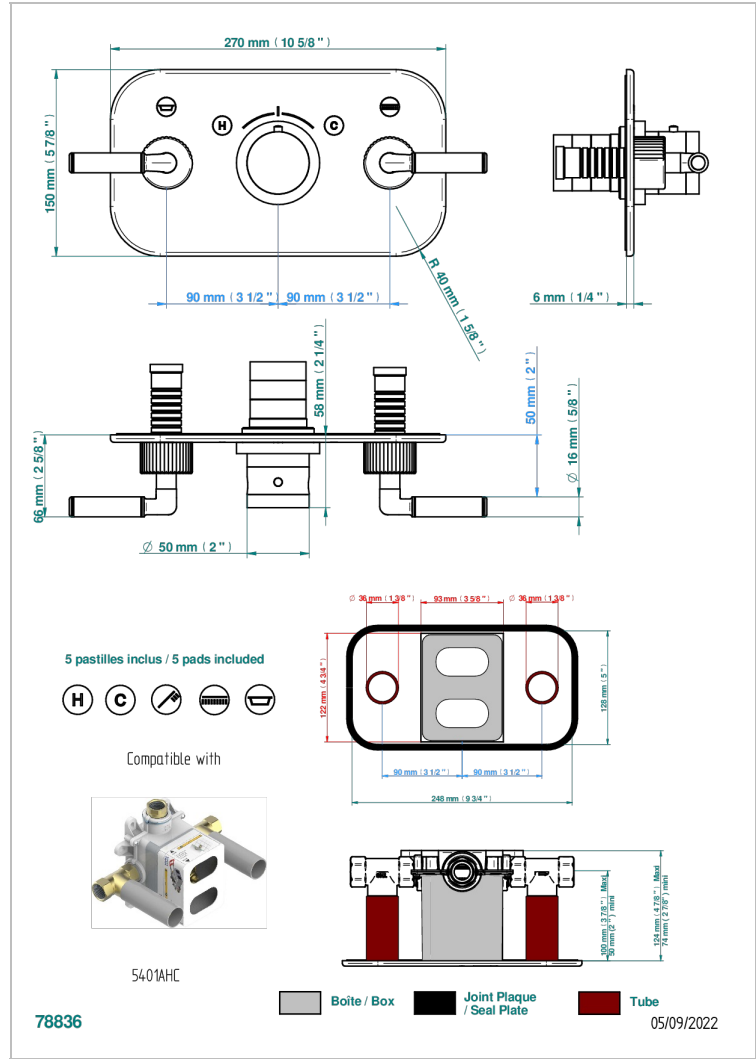

# ESTRELA WITH LEVER HANDLES

U3K-5401BEH

Trim for THG thermostat with 2 valves ref. 5 401AHM/US rough part supplied with fixing box , item to be installed horizontal

## CHARACTERISTIC

- Estrela with lever handles
- Trim for THG thermostat with 2 valves ref. 5 401AHM/US rough part supplied with fixing box , item to be installed horizontal