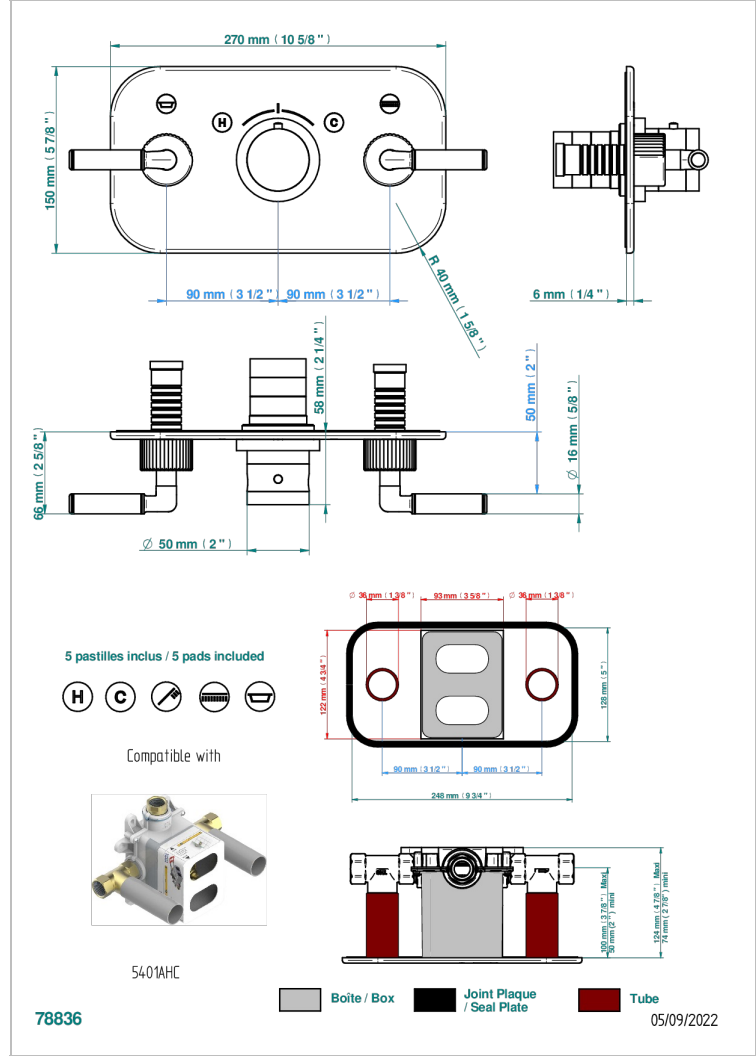

# ESTRELA WITH LEVER

U3K-5401BEH

Trim for thermostatic mixer with 2 valves item to be installed horizontal . to adapt on 5 401AHC or 5 401AHM

## CHARACTERISTIC

- Estrela with lever
- Trim for thermostatic mixer with 2 valves item to be installed horizontal . to adapt on 5 401AHC or 5 401AHM

## RELATED SKU'S

- Ref. G00-5401AHC 3/4" THG thermostat, 60 l/mn with two valves with wax cartridge delivered with a built-in box, without trim - to be installed horizontal ( for installation with cross handle)
- Ref. G00-5401AHM 3/4" THG thermostat, 60 l/mn with two valves with wax cartridge delivered with a built-in box, without trim - to be installed horizontal ( for installation with lever handle)