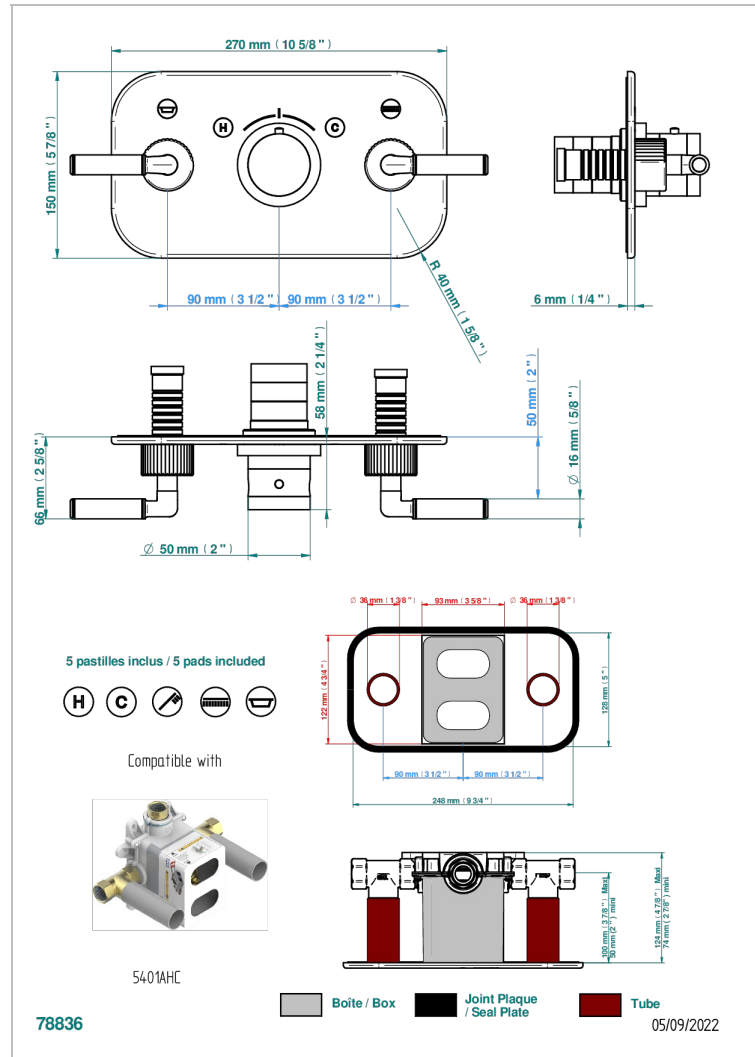

# ESTRELA WITH LEVER

U3K-5401BEH

Trim for thermostatic mixer with 2 valves item to be installed horizontal . to adapt on 5 401AHC or 5 401AHM

## CHARACTERISTIC

- Estrela with lever
- Trim for thermostatic mixer with 2 valves item to be installed horizontal . to adapt on 5 401AHC or 5 401AHM

## RELATED SKU'S

- Ref. G00-5401AHC 3/4" THG thermostat, 60 l/mn with two valves with wax cartridge delivered with a built-in box, without trim - to be installed horizontal ( for installation with cross handle)
- Ref. G00-5401AHM 3/4" THG thermostat, 60 l/mn with two valves with wax cartridge delivered with a built-in box, without trim - to be installed horizontal ( for installation with lever handle)