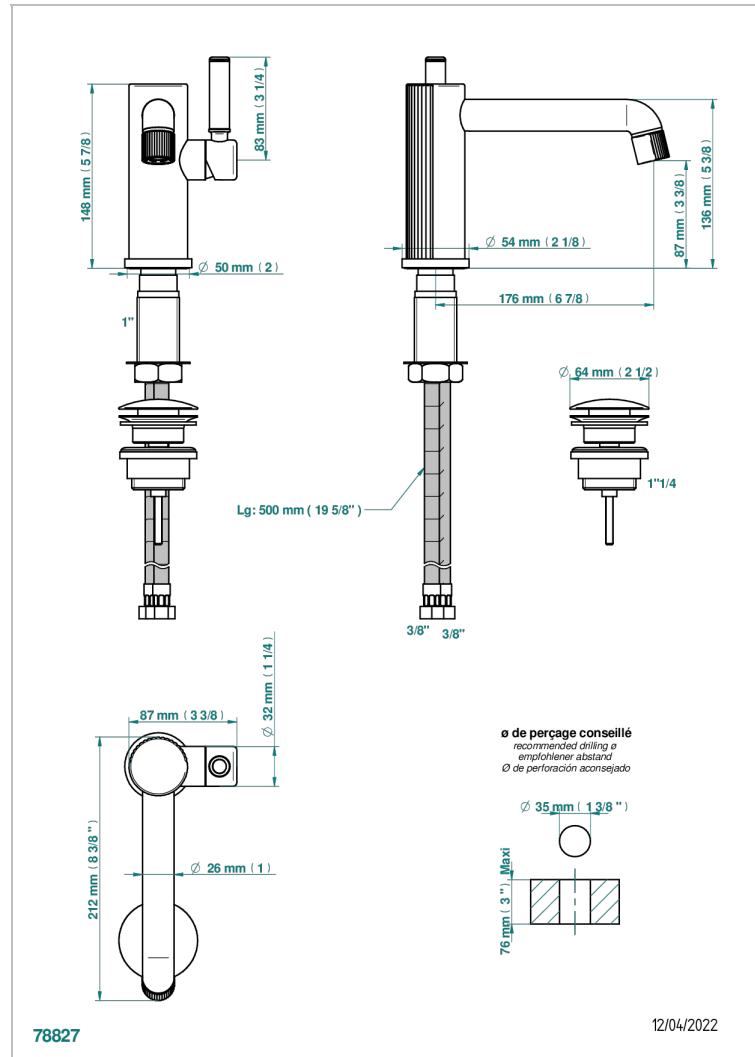

ESTRELA WITH LEVER

U3K-6500

Single lever basin mixer with waste

CHARACTERISTIC

- ACS : 19ACCLY542

STANDARDS

AVAILABLE FINITIONS

Antique nickel - H28
Black ceram - D30
Blush PVD - H62
Brass color PVD - H49
Brown bronze color PVD - F33
Gold color PVD - H52