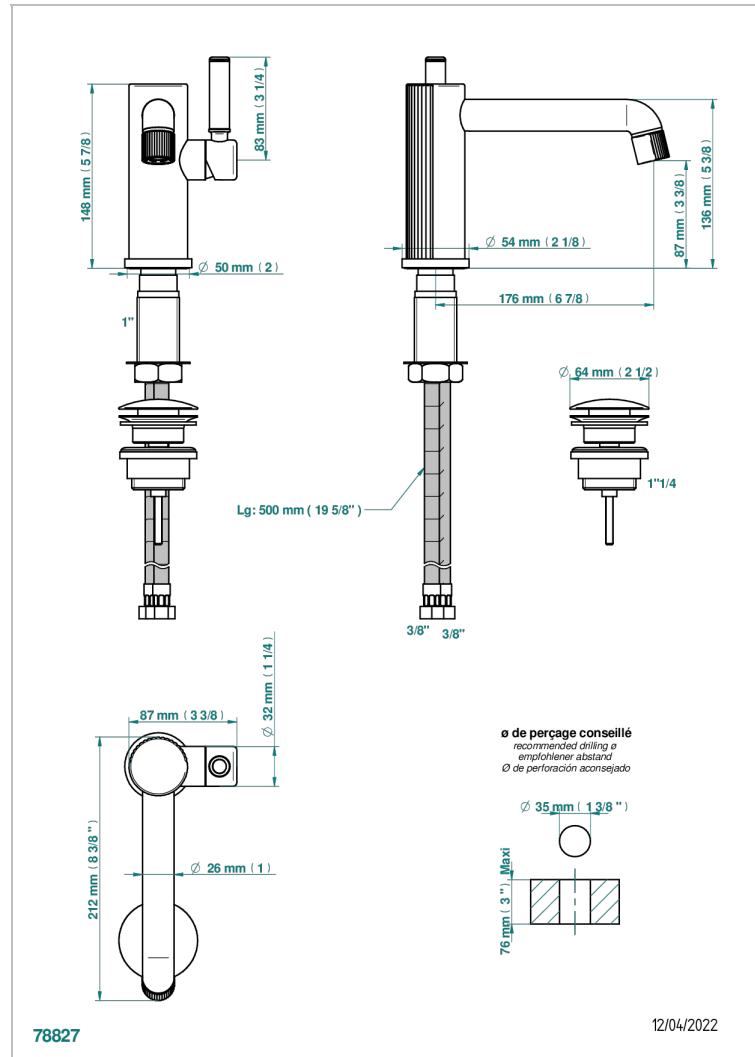

# ESTRELA WITH LEVER

U3K-6500

Single lever basin mixer with waste

## CHARACTERISTIC

- ACS : 19ACCLY542