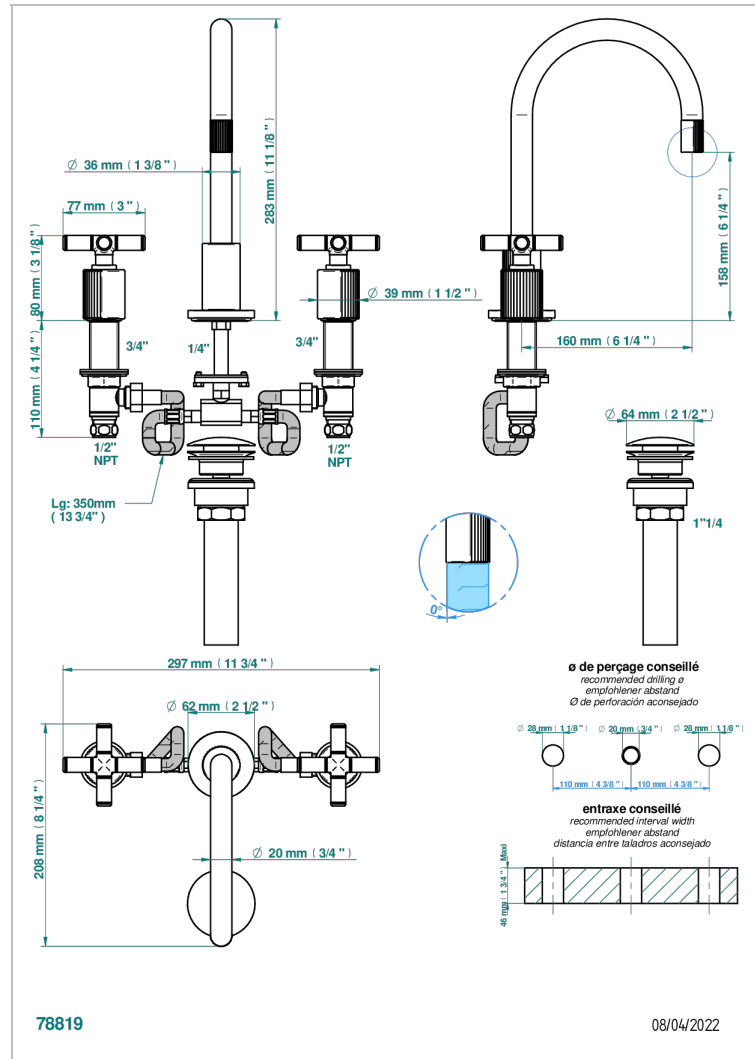

ESTRELA INCRUSTACION METALICA

U3L-152/US

Rim mounted 3-hole basin mixer with waste, high spout

THG[®]
PARIS

CARACTERÍSTICAS

- Estrella incrustación metálica
- Rim mounted 3-hole basin mixer with waste, high spout