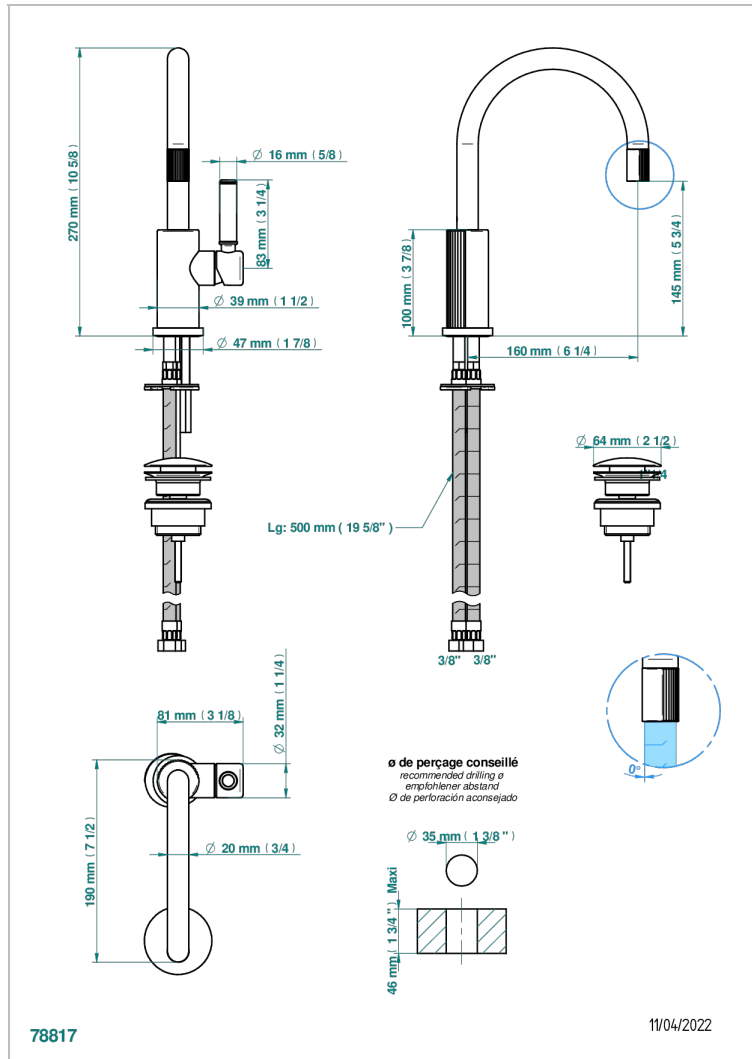

# ESTRELA WITH LEVER

U3K-6500H

单孔台盆温控龙头，带下水器，高款

THG  
PARIS