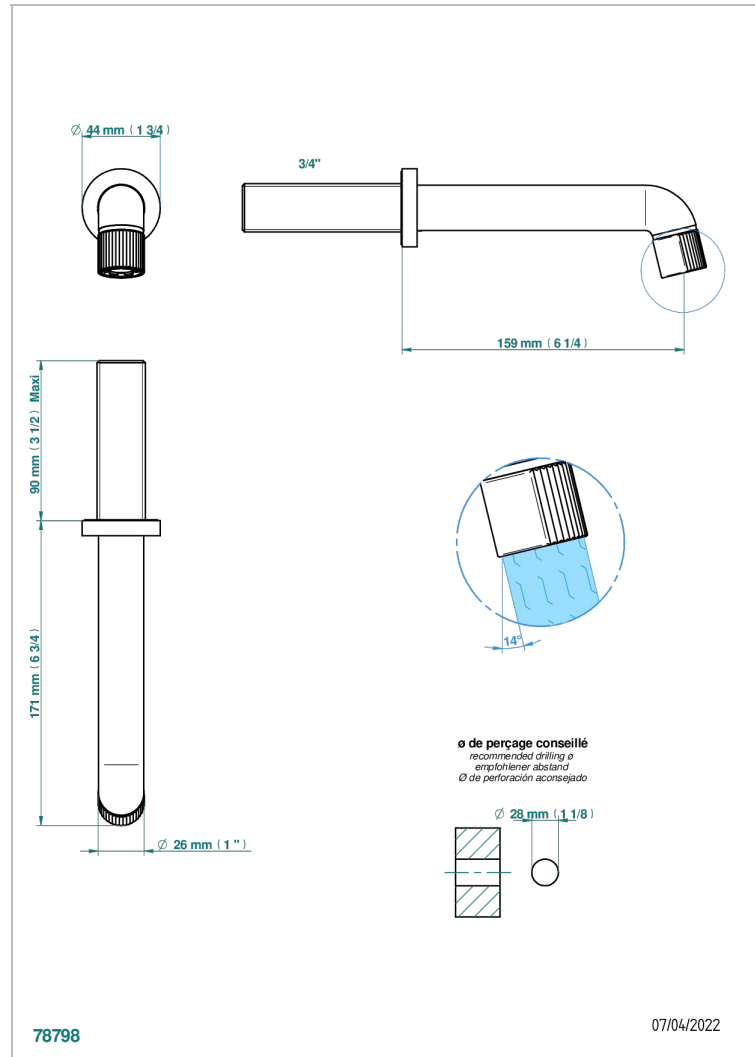

ESTRELA METAL INLAYS

U3L-42GB

Bath spout, wall mounted

THG[®]
PARIS

CHARACTERISTIC

- Estrela Metal inlays
- Bath spout, wall mounted

TECHNICAL SPECS

- Recommandé : 3 bars (max. 5 bars) - Advised : 43,5 psi (max. 72 psi)
- 48 l/min à 3 bars (12.7 gpm at 43.5 psi)