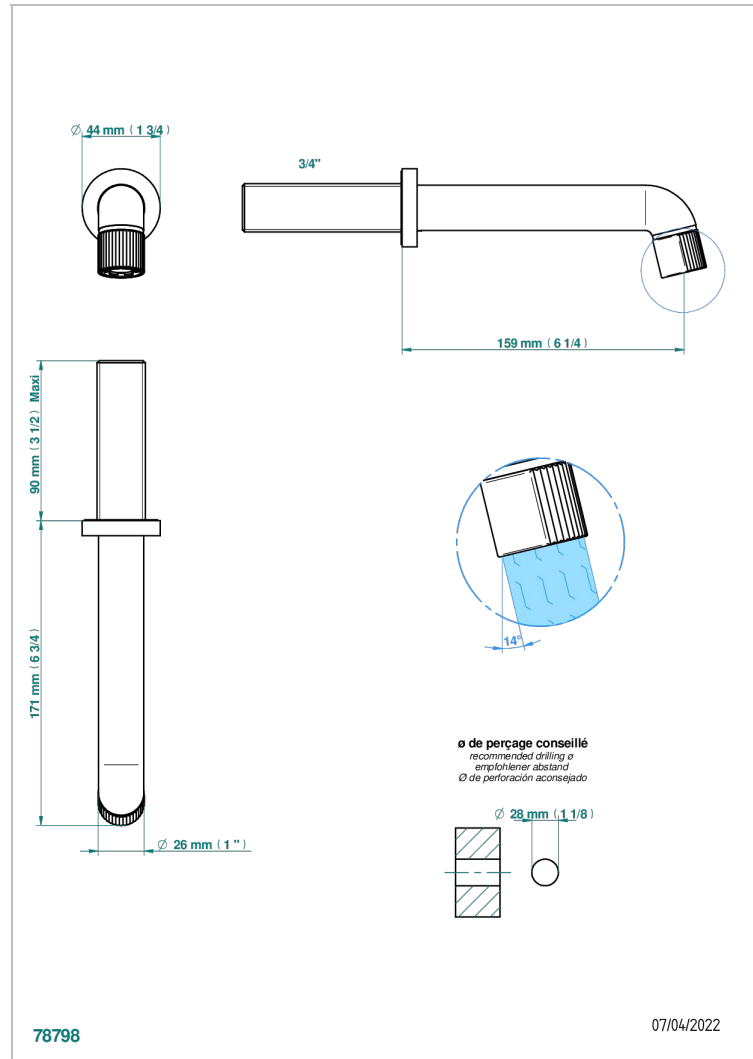

ESTRELA WITH LEVER HANDLES

U3K-42GB

Bath spout, wall mounted

THG[®]
PARIS

CHARACTERISTIC

- Estrela with lever handles
- Bath spout, wall mounted

TECHNICAL SPECS

- Recommandé : 3 bars (max. 5 bars) - Advised : 43,5 psi (max. 72 psi)
- 48 l/min à 3 bars (12.7 gpm at 43.5 psi)