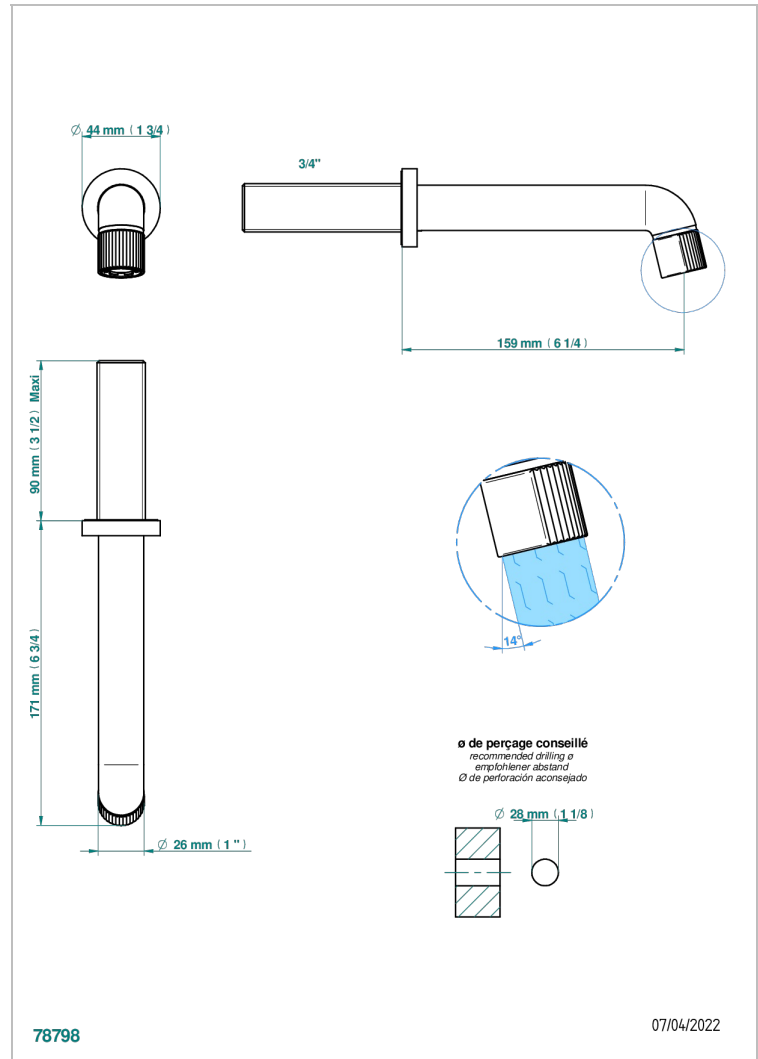

# ESTRELA CON MANETAS

U3K-42GB

Wall mounted bath spout, without T junction

THG<sup>®</sup>  
PARIS

## CARACTERÍSTICAS

- Estrela con manetas
- Wall mounted bath spout, without T junction

## ESPECIFICACIONES TÉCNICAS

- Recommandé : 3 bars (max. 5 bars) - Advised : 43,5 psi (max. 72 psi)
- 48 l/min à 3 bars (12.7 gpm at 43.5 psi)