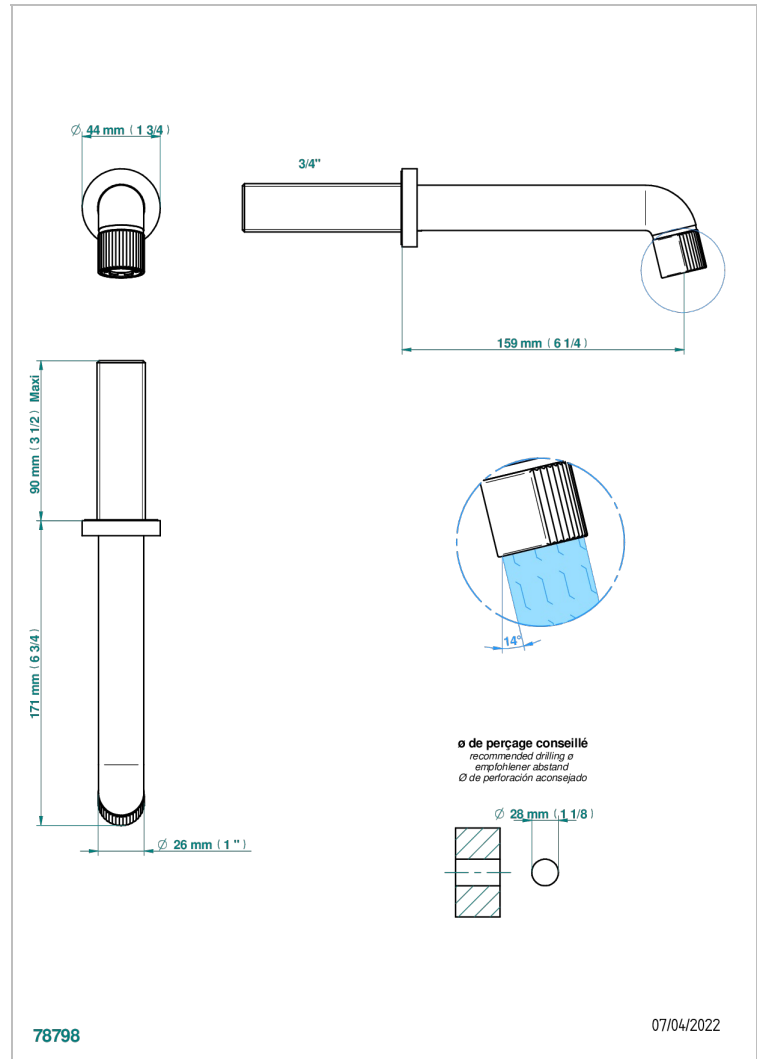

ESTRELA WITH LEVER

U3K-42GB

Wall mounted bath spout, without T junction

THG[®]
PARIS

CHARACTERISTIC

- Estrela with lever
- Wall mounted bath spout, without T junction

TECHNICAL SPECS

- Recommandé : 3 bars (max. 5 bars) - Advised : 43,5 psi (max. 72 psi)
- 48 l/min à 3 bars (12.7 gpm at 43.5 psi)