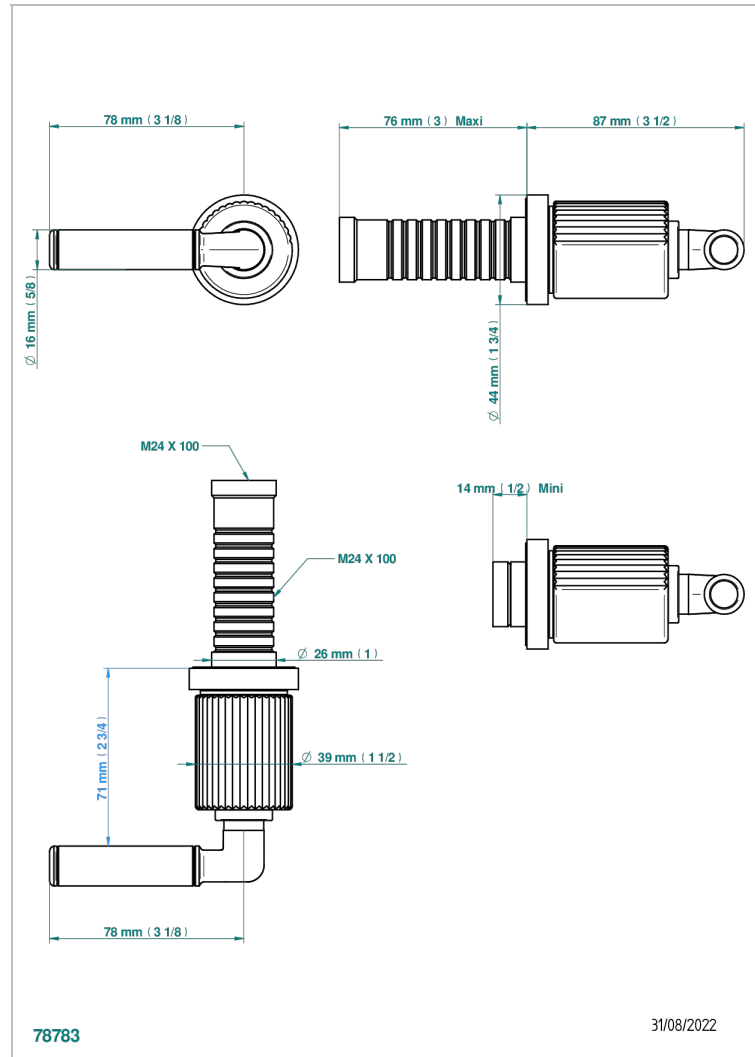

ESTRELA WITH LEVER HANDLES

U3K-30B

Wall volume control 30 & 32 trim

THG[®]
PARIS

78783

31/08/2022

CHARACTERISTIC

- Estrela with lever handles
- Wall volume control 30 & 32 trim

RELATED SKU'S

- Ref. G00-32CUSA 3/4" Volume control wall valve with ceramic cartridge
- Ref. G00-32HUSA 3/4" Volume control wall valve with ceramic cartridge counterclockwise
- Ref. G00-30CUSA 1/2" volume control wall valve with ceramic cartridge
- Ref. G00-30HUSA 1/2" Volume control wall valve with ceramic cartridge counterclockwise