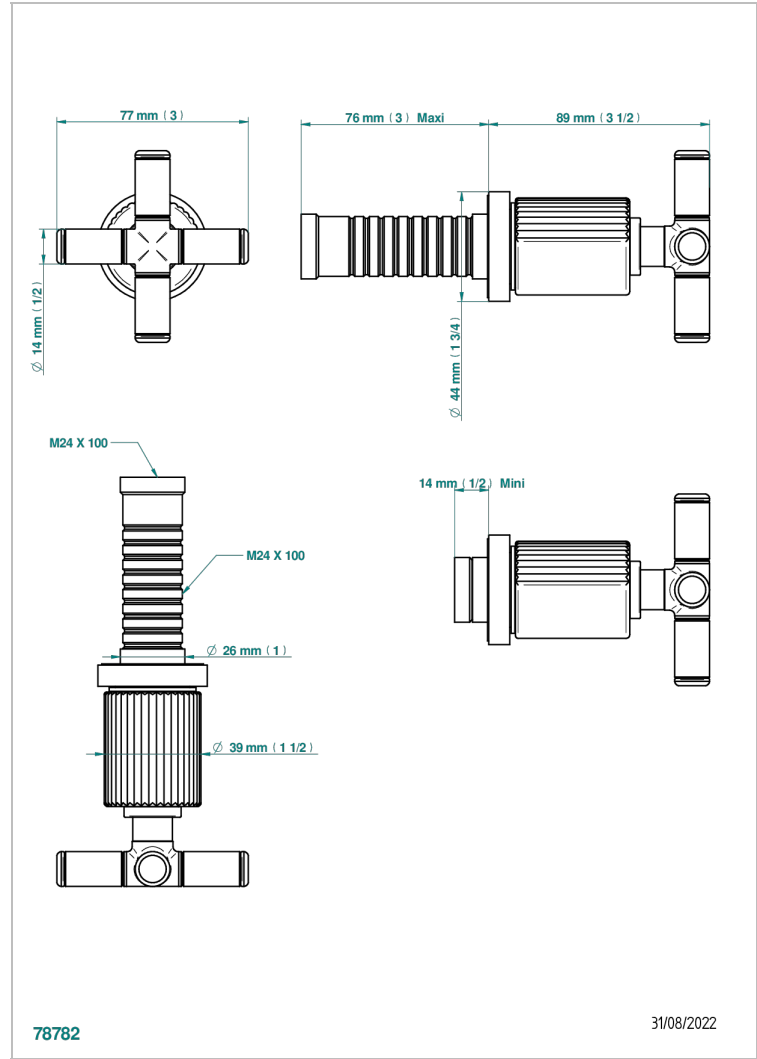

# ESTRELA METAL INLAYS

U3L-30B

Wall volume control 30 & 32 trim

THG<sup>®</sup>  
PARIS

## CHARACTERISTIC

- Estrela Metal inlays
- Wall volume control 30 & 32 trim

## RELATED SKU'S

- Ref. G00-32CUSA 3/4" Volume control wall valve with ceramic cartridge
- Ref. G00-32HUSA 3/4" Volume control wall valve with ceramic cartridge counterclockwise
- Ref. G00-30CUSA 1/2" volume control wall valve with ceramic cartridge
- Ref. G00-30HUSA 1/2" Volume control wall valve with ceramic cartridge counterclockwise