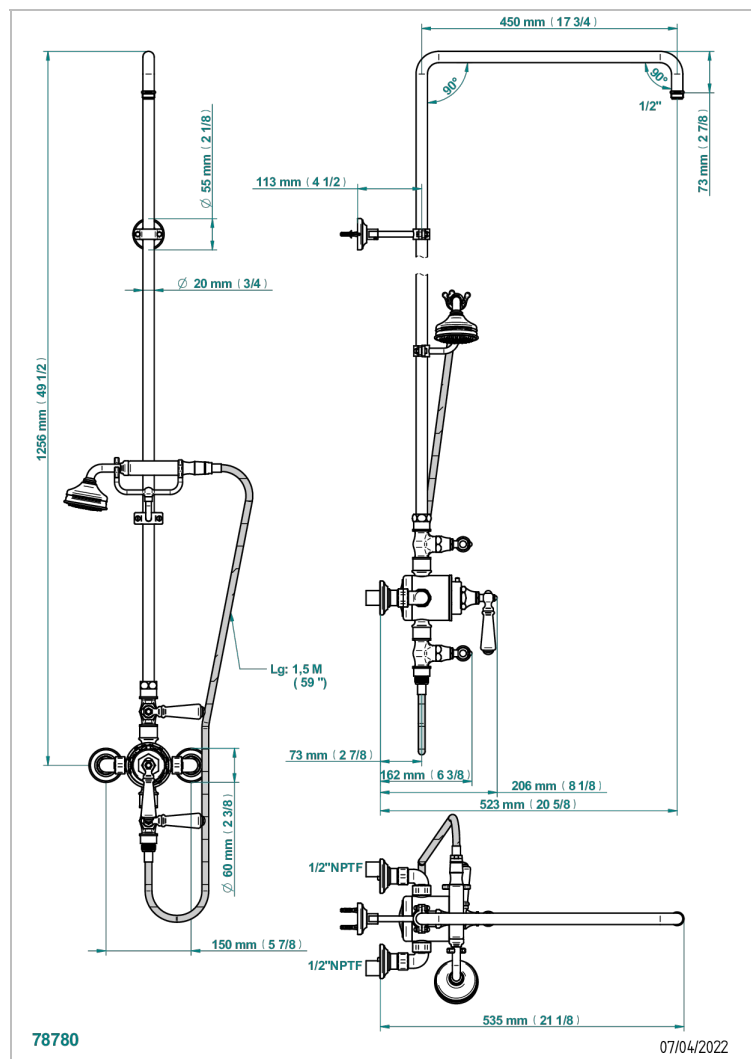

CHARLESTON CON MANETAS

G75-64TRCD/US

W/m thermostatic shower mixer / shut off valves / exposed shower column / telephone shower, hose and w/m cradle - 150 centres. (without shower head)

CARACTERÍSTICAS

- Charleston con manetas
- W/m thermostatic shower mixer / shut off valves / exposed shower column / telephone shower, hose and w/m cradle - 150 centres. (without shower head)

ACABADOS DISPONIBLES

Bronce claro - D01
Cerámica negra mate - D30
Cromo - A02
Cromo / dorado - G02
Cromo mate - C02
Dorado - F01

Dorado mate - F07
Dorado pálido - F30
Dorado pálido mate (sin barniz) - F31
Natural smoked Brass - A13
Níquel - B01
Níquel mate - C01

Níquel viejo - H28
Pvd blush - H62
Pvd blush mate - H60
Pvd color latón - H49
Pvd color latón mate - H50
Pvd color níquel - H55

Pvd color níquel mate - H56
Pvd color oro - H52
Pvd color oro mate - H53
Pvd grafito - H64
Pvd grafito mate - H65
Pvd marrón bronce - F33

Pvd marrón bronce mate - F34
Pvd umber - H66
Pvd umber mate - H67