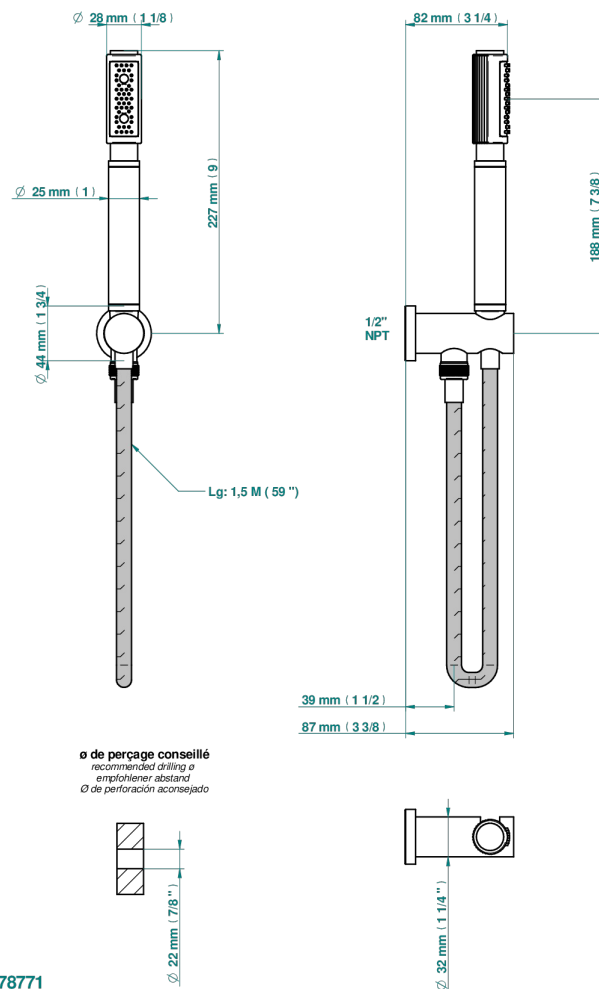

# ESTRELA WITH LEVER HANDLES

U3K-54/US

Wall mounted handshower with integrated fixed hook

THG<sup>®</sup>  
PARIS

78771

05/04/2022

## CHARACTERISTIC

- Estrela with lever handles
- Wall mounted handshower with integrated fixed hook