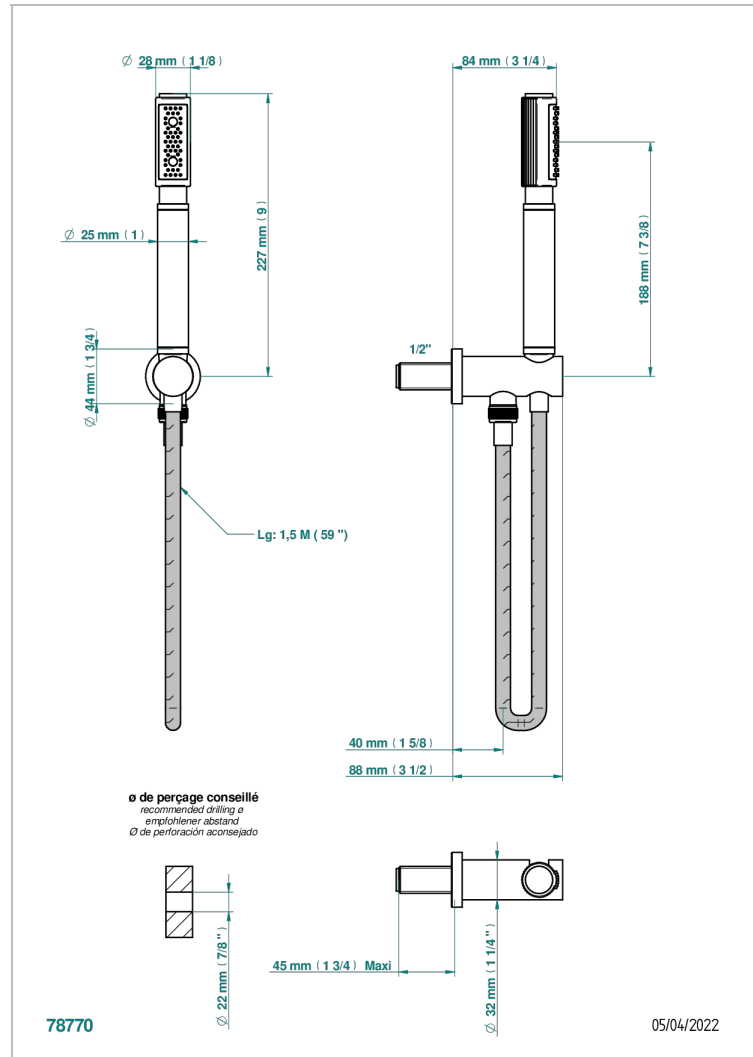

ESTRELA METAL INLAYS

U3L-54

Wall mounted stylised handshower, hose and elbow with rest

CHARACTERISTIC

- Estrela Metal inlays
- Wall mounted stylised handshower, hose and elbow with rest

TECHNICAL SPECS

- Recommandé : 3 bars (max. 5 bars) - Advised : 43,5 psi (max. 72 psi)
- 9,5 l/min à 3 bars (2.5 gpm at 43.5 psi)

AVAILABLE FINITIONS

Antique nickel - H28
Black ceram - D30
Blush PVD - H62
Brass color PVD - H49
Brown bronze color PVD - F33
Gold color PVD - H52

Graphite PVD - H64
Matt Umber PVD - H67
Matt blush PVD - H60
Matt brass color PVD - H50
Matt brown bronze color PVD - F34
Matt chrome - C02

Soft matt gold - F31
Umber PVD - H66