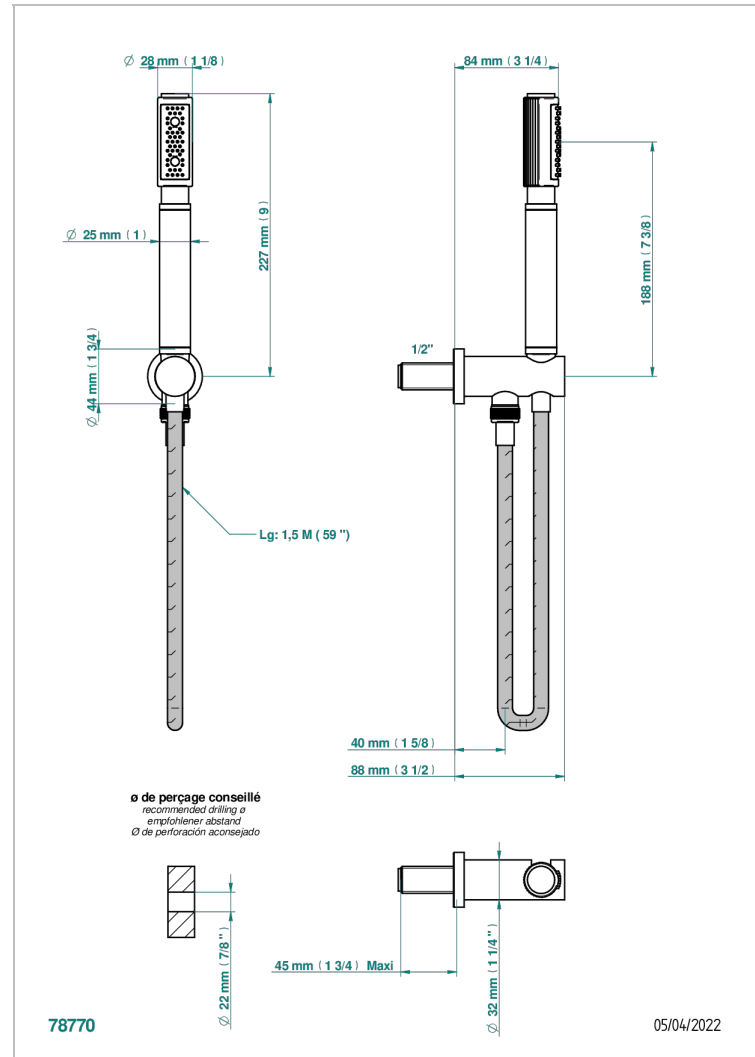

ESTRELA WITH LEVER

U3K-54

Wall mounted stylised handshower, hose and elbow with rest

CHARACTERISTIC

- Estrela with lever
- Wall mounted stylised handshower, hose and elbow with rest

TECHNICAL SPECS

- Recommandé : 3 bars (max. 5 bars) - Advised : 43,5 psi (max. 72 psi)
- 9,5 l/min à 3 bars (2.5 gpm at 43.5 psi)

AVAILABLE FINITIONS

Antique nickel - H28
Black ceram - D30
Blush PVD - H62
Brass color PVD - H49
Brown bronze color PVD - F33
Gold color PVD - H52

Graphite PVD - H64
Matt Umber PVD - H67
Matt blush PVD - H60
Matt brass color PVD - H50
Matt brown bronze color PVD - F34
Matt chrome - C02