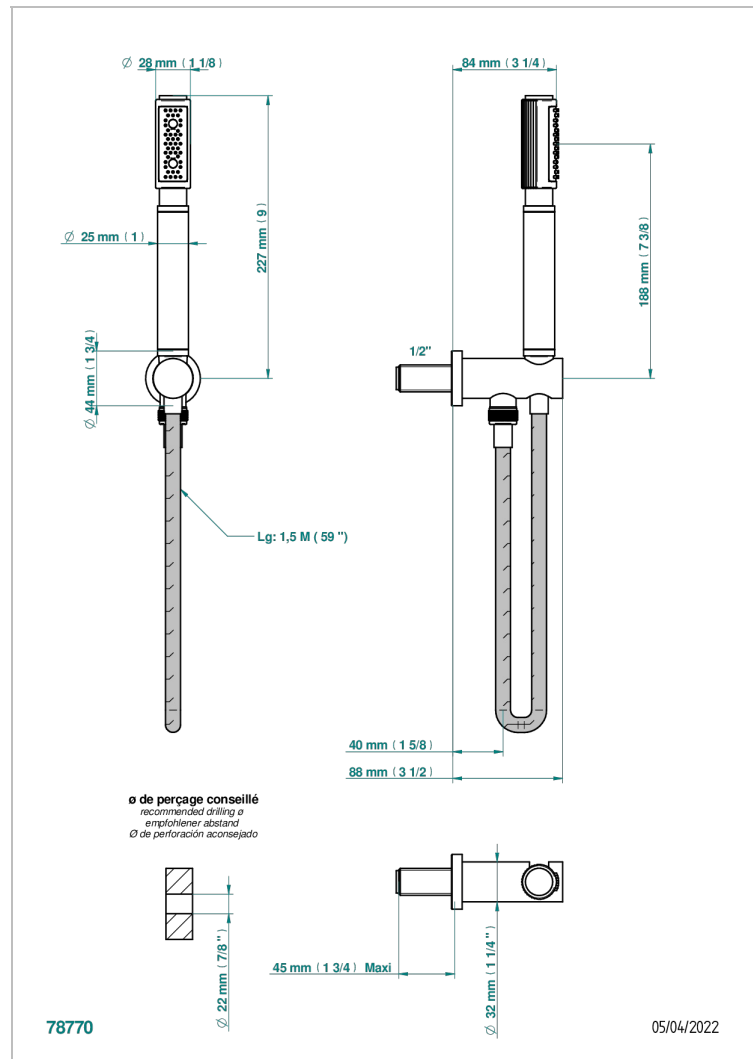

ESTRELA WITH LEVER

U3K-54

Wall mounted stylised handshower, hose and elbow with rest

CHARACTERISTIC

- Estrela with lever
- Wall mounted stylised handshower, hose and elbow with rest

TECHNICAL SPECS

- Recommandé : 3 bars (max. 5 bars) - Advised : 43,5 psi (max. 72 psi)
- 9,5 l/min à 3 bars (2.5 gpm at 43.5 psi)

AVAILABLE FINITIONS

Antique nickel - H28
Black ceram - D30
Blush PVD - H62
Brass color PVD - H49
Brown bronze color PVD - F33
Gold color PVD - H52

Graphite PVD - H64
Matt Umber PVD - H67
Matt blush PVD - H60
Matt brass color PVD - H50
Matt brown bronze color PVD - F34
Matt chrome - C02

Soft matt gold - F31
Umber PVD - H66