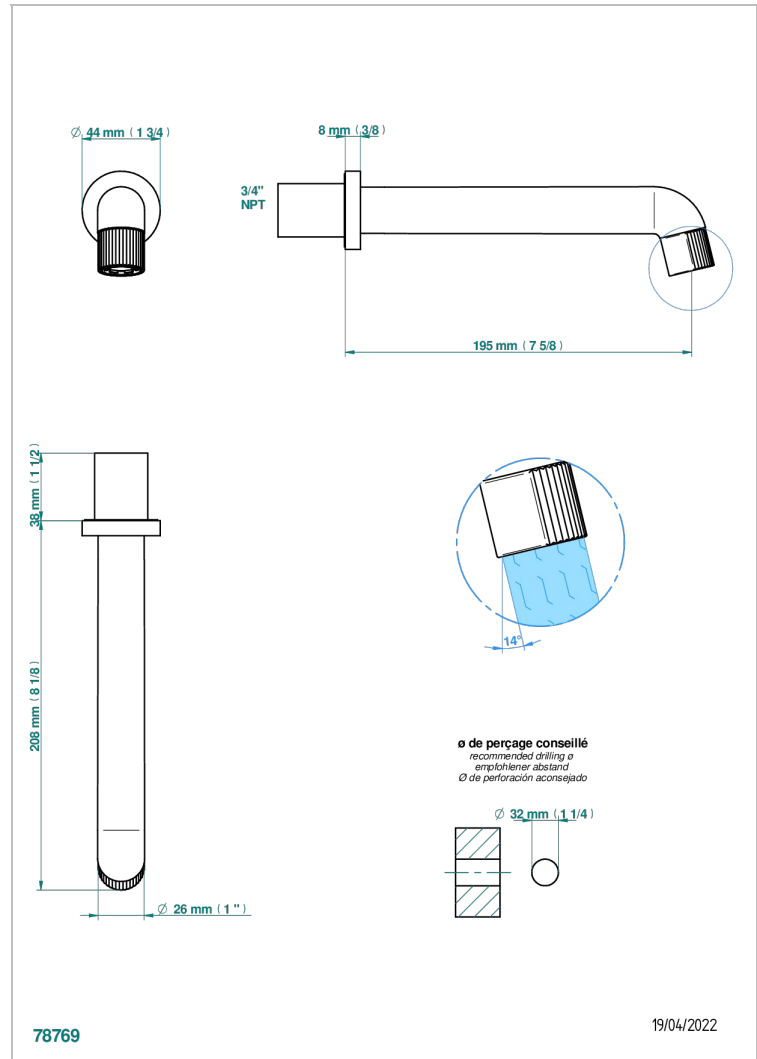

ESTRELA WITH LEVER HANDLES

U3K-22SG/US

Wall mounted tub spout

CHARACTERISTIC

- ASME : ASME A112.18.1-2011/CSA B125.1-11

STANDARDS

AVAILABLE FINITIONS

Black ceram - D30
Blush PVD - H62
Brass color PVD - H49
Brown bronze color PVD - F33
Chrome polished - A02
Gold color PVD - H52