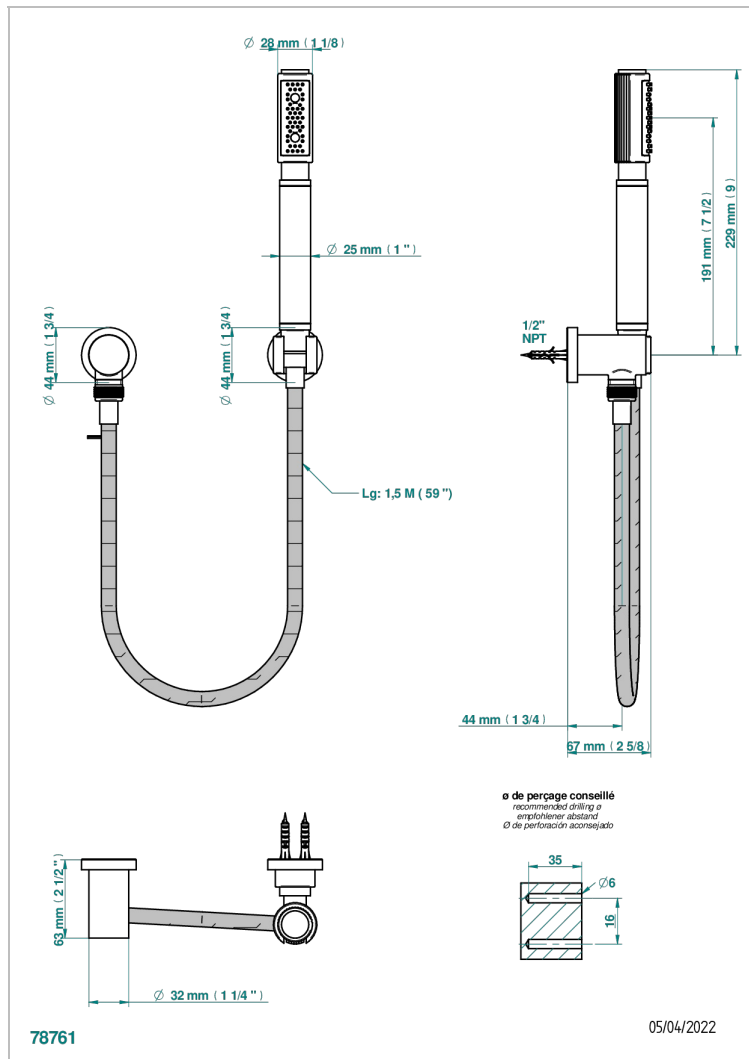

# ESTRELA METAL INLAYS

U3L-52/US

Wall mounted handshower with separate fixed hook

## CHARACTERISTIC

- Estrela Metal inlays
- Wall mounted handshower with separate fixed hook