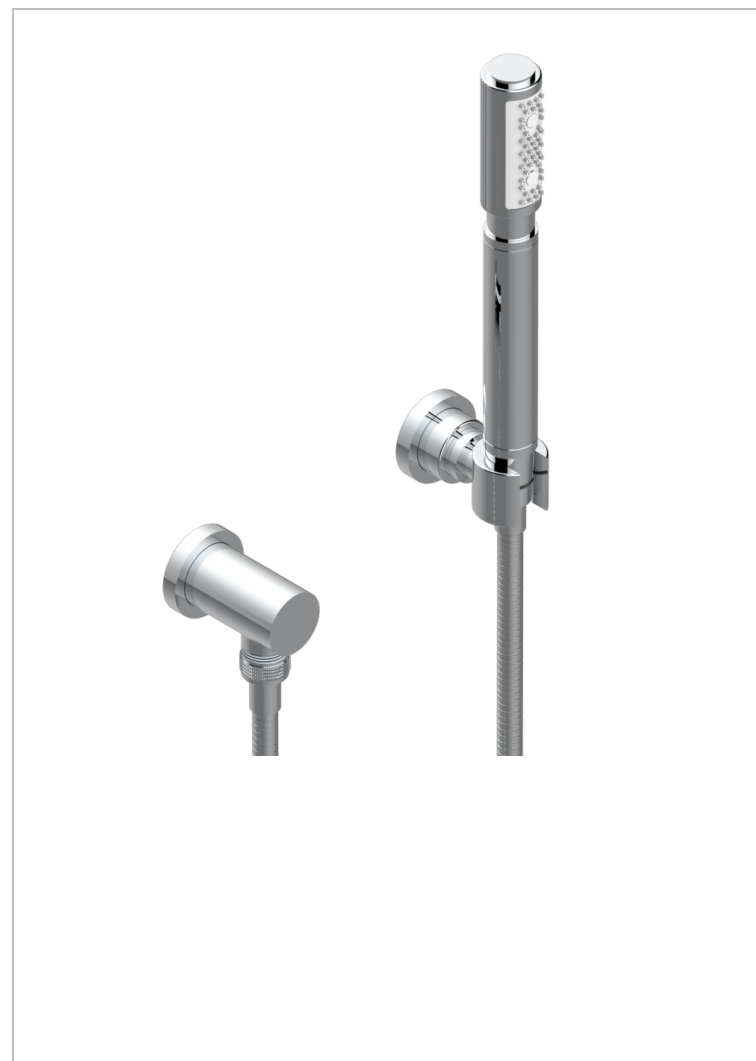

# ESTRELA WITH LEVER HANDLES

U3K-52/US

Wall mounted handshower with separate fixed hook

## CHARACTERISTIC

- Estrela with lever handles
- Wall mounted handshower with separate fixed hook

## AVAILABLE FINITIONS

Black ceram - D30  
Blush PVD - H62  
Brass color PVD - H49  
Brown bronze color PVD - F33  
Chrome polished - A02  
Gold color PVD - H52

Gold mat - F07  
Gold polished - F01  
Graphite PVD - H64  
Matt Umber PVD - H67  
Matt blush PVD - H60  
Matt brass color PVD - H50

Soft matt gold - F31  
Umber PVD - H66