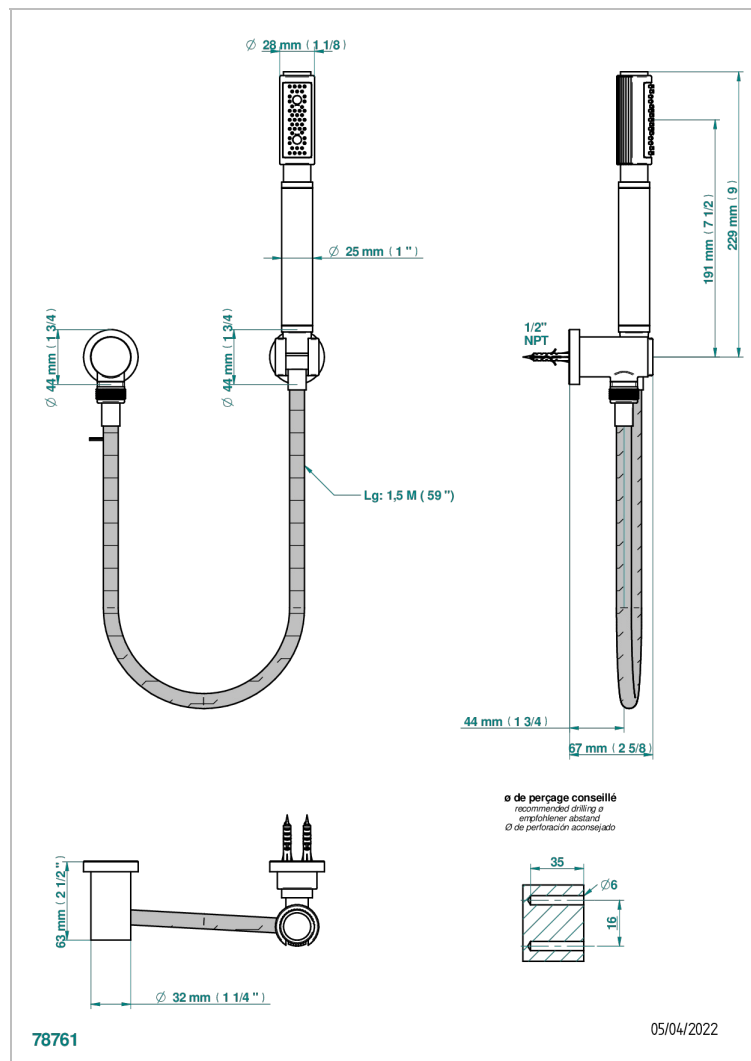

# ESTRELA WITH LEVER HANDLES

U3K-52/US

Wall mounted handshower with separate fixed hook

## CHARACTERISTIC

- Estrela with lever handles
- Wall mounted handshower with separate fixed hook