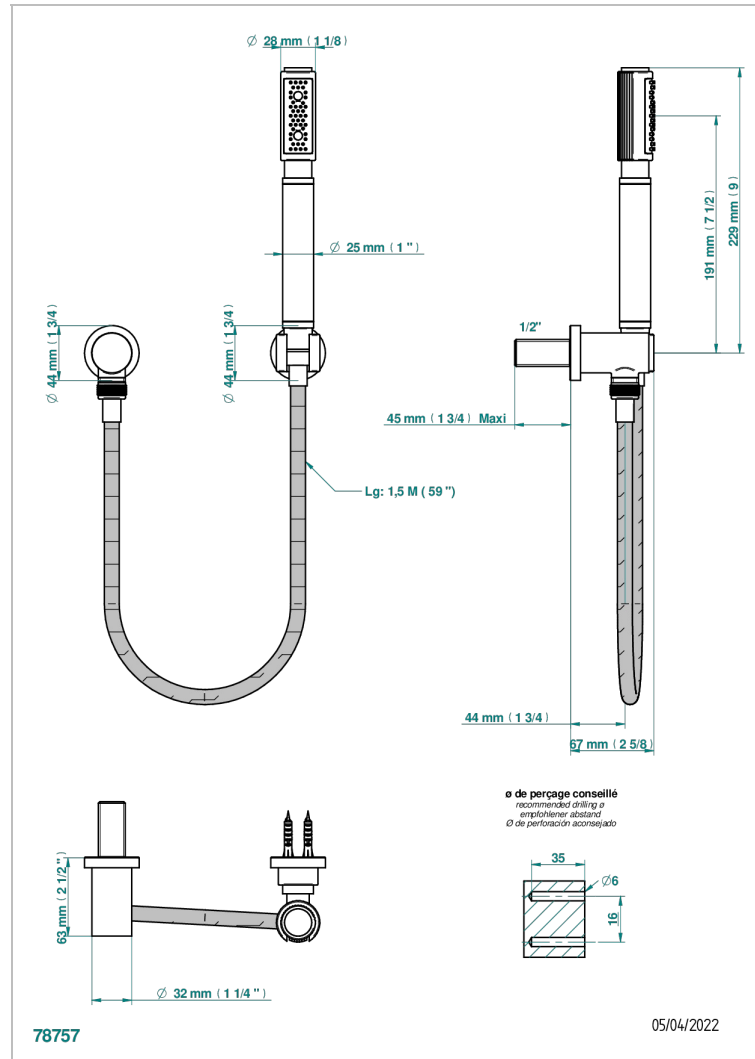

ESTRELA WITH LEVER

U3K-52

Wall mounted stylised handshower, hose, fix hook and elbow

CHARACTERISTIC

- Estrela with lever
- Wall mounted stylised handshower, hose, fix hook and elbow

TECHNICAL SPECS

- Recommandé : 3 bars (max. 5 bars) - Advised : 43,5 psi (max. 72 psi)
- 9,5 l/min à 3 bars (2.5 gpm at 43.5 psi)

AVAILABLE FINITIONS

Antique nickel - H28
Black ceram - D30
Blush PVD - H62
Brass color PVD - H49
Brown bronze color PVD - F33
Gold color PVD - H52

Graphite PVD - H64
Matt Umber PVD - H67
Matt blush PVD - H60
Matt brass color PVD - H50
Matt brown bronze color PVD - F34
Matt chrome - C02