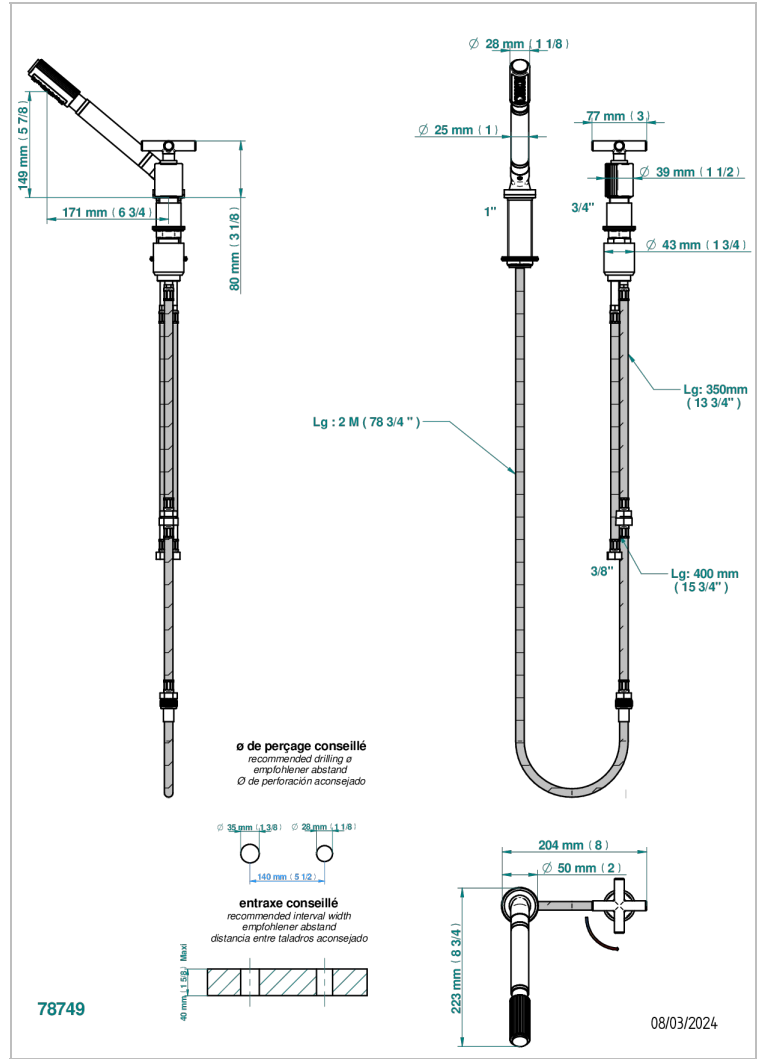

ESTRELA

U3J-6532/60A

Deck mounted mixer with handshower, progressive cartridge

CHARACTERISTIC

- ACS : 22ACCLY009

STANDARDS

AVAILABLE FINITIONS

- Black ceram - D30
- Blush PVD - H62
- Brass color PVD - H49
- Brown bronze color PVD - F33
- Chrome polished - A02
- Gold color PVD - H52

- Gold mat - F07
- Gold polished - F01
- Graphite PVD - H64
- Matt Umber PVD - H67
- Matt blush PVD - H60
- Matt brass color PVD - H50

- Matt brown bronze color PVD - F34
- Matt chrome (American satin) - CO2
- Matt gold color PVD - H53
- Matt graphite PVD - H65
- Matt nickel (American satin) - CO1
- Matt nickel color PVD - H56

- Natural smoked Brass - A13
- Nickel antique / Sovereign - H28
- Nickel color PVD - H55
- Nickel polished - B01
- Soft gold - F30
- Soft matt gold - F31

- Umber PVD - H66