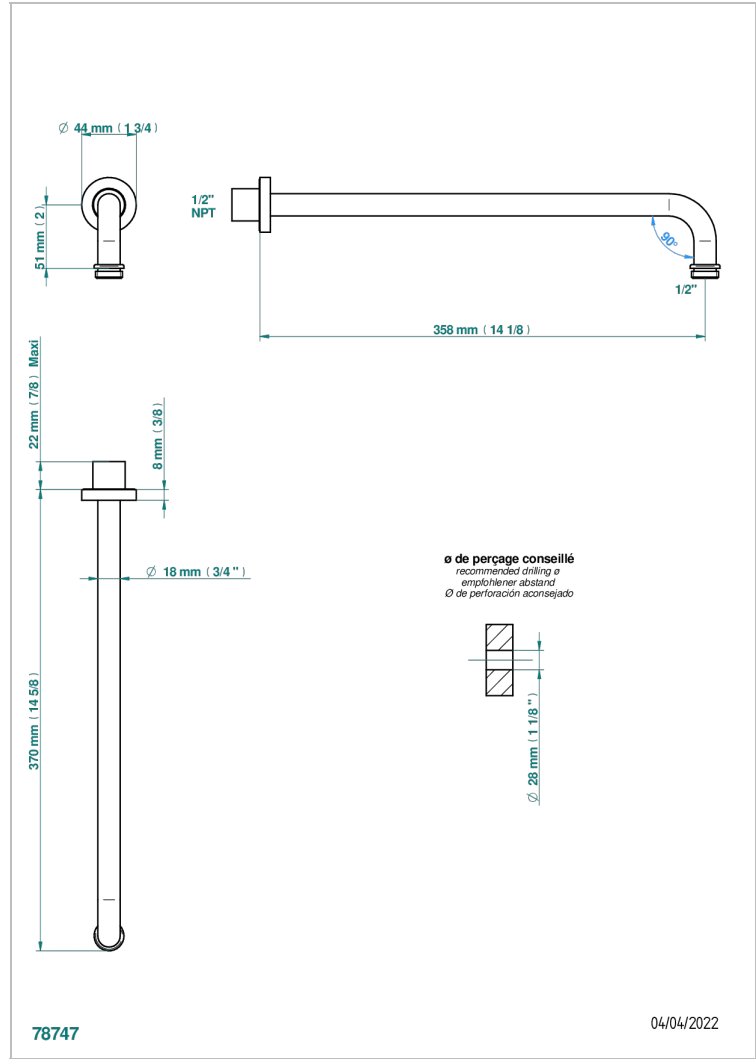

BEYOND CRYSTAL - BLUE CRYSTAL

U6K-84BC/US

Horizontal shower arm, 90° 14" long

THG[®]
PARIS

CHARACTERISTIC

- Beyond Crystal - Blue crystal
- Horizontal shower arm, 90° 14" long

AVAILABLE FINITIONS

Black ceram - D30
Blush PVD - H62
Brass color PVD - H49
Brown bronze color PVD - F33
Chrome polished - A02
Chrome polished / gold polished - G02

Nickel antique / Sovereign - H28
Nickel color PVD - H55
Soft gold - F30
Soft matt gold - F31
Umber PVD - H66