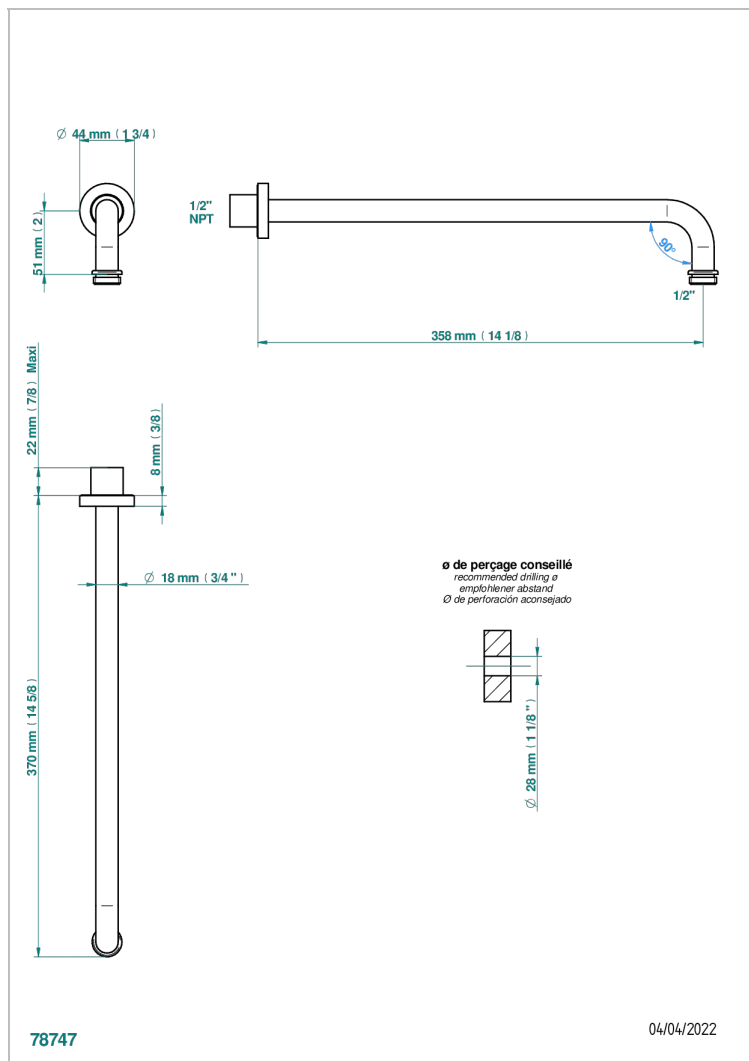

BEYOND CRYSTAL - CHAMPAGNE CRYSTAL

U6J-84BC/US

Horizontal shower arm, 90° 14" long

THG[®]
PARIS

CHARACTERISTIC

- Beyond Crystal - Champagne crystal
- Horizontal shower arm, 90° 14" long

AVAILABLE FINITIONS

Black ceram - D30
Blush PVD - H62
Brass color PVD - H49
Brown bronze color PVD - F33
Chrome polished - A02
Chrome polished / gold polished - G02

Nickel antique / Sovereign - H28
Nickel color PVD - H55
Soft gold - F30
Soft matt gold - F31
Umber PVD - H66