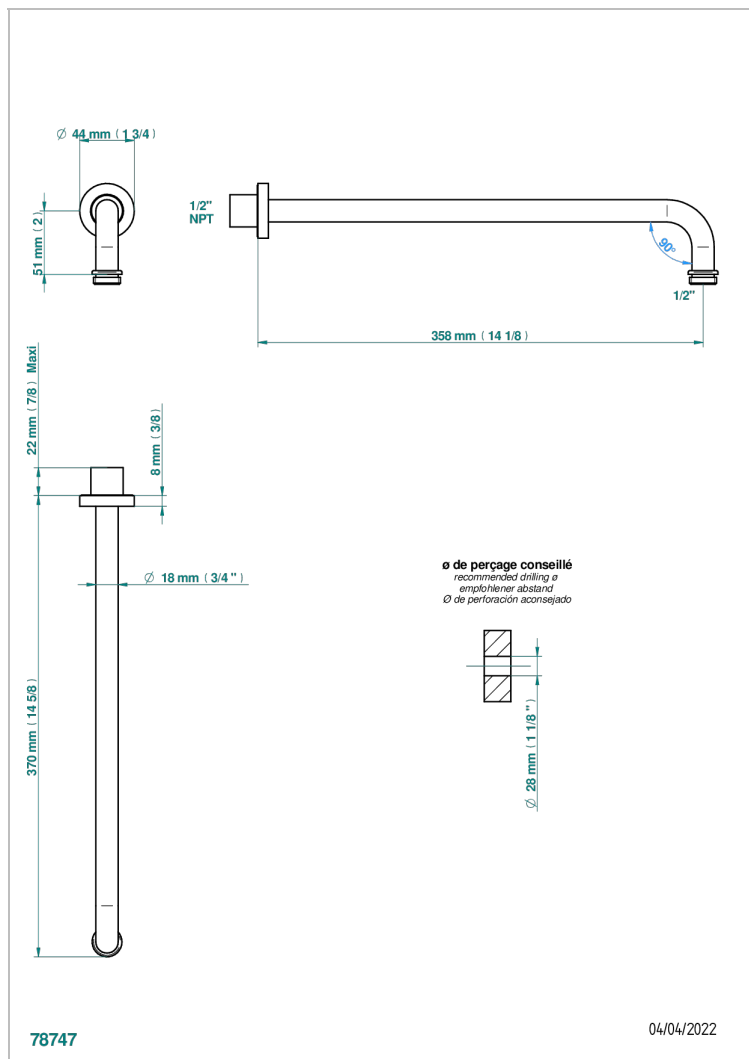

BEYOND CRYSTAL - RED CRYSTAL

U6H-84BC/US

Horizontal shower arm, 90° 14" long

THG[®]
PARIS

CHARACTERISTIC

- Beyond Crystal - Red crystal
- Horizontal shower arm, 90° 14" long

AVAILABLE FINITIONS

Black ceram - D30
Blush PVD - H62
Brass color PVD - H49
Brown bronze color PVD - F33
Chrome polished - A02
Chrome polished / gold polished - G02

Nickel antique / Sovereign - H28
Nickel color PVD - H55
Soft gold - F30
Soft matt gold - F31
Umber PVD - H66