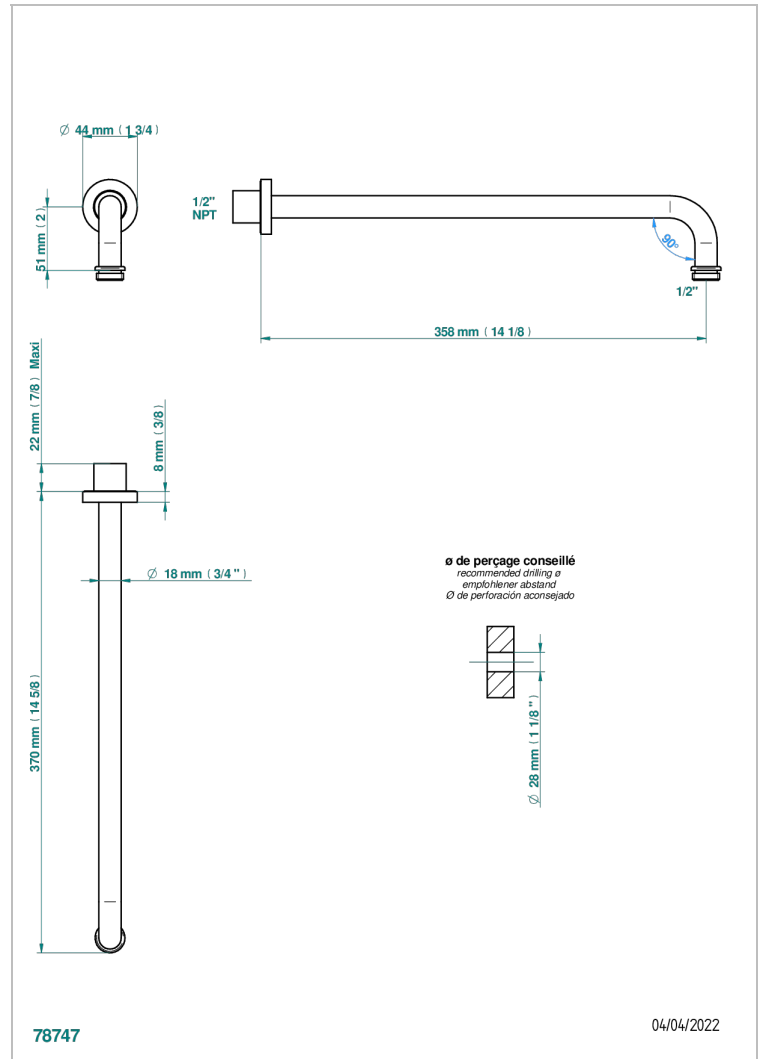

# BEYOND CRYSTAL - CLEAR CRYSTAL

U6F-84BC/US

Horizontal shower arm, 90° 14" long

THG<sup>®</sup>  
PARIS

## CHARACTERISTIC

- Beyond Crystal - Clear crystal
- Horizontal shower arm, 90° 14" long