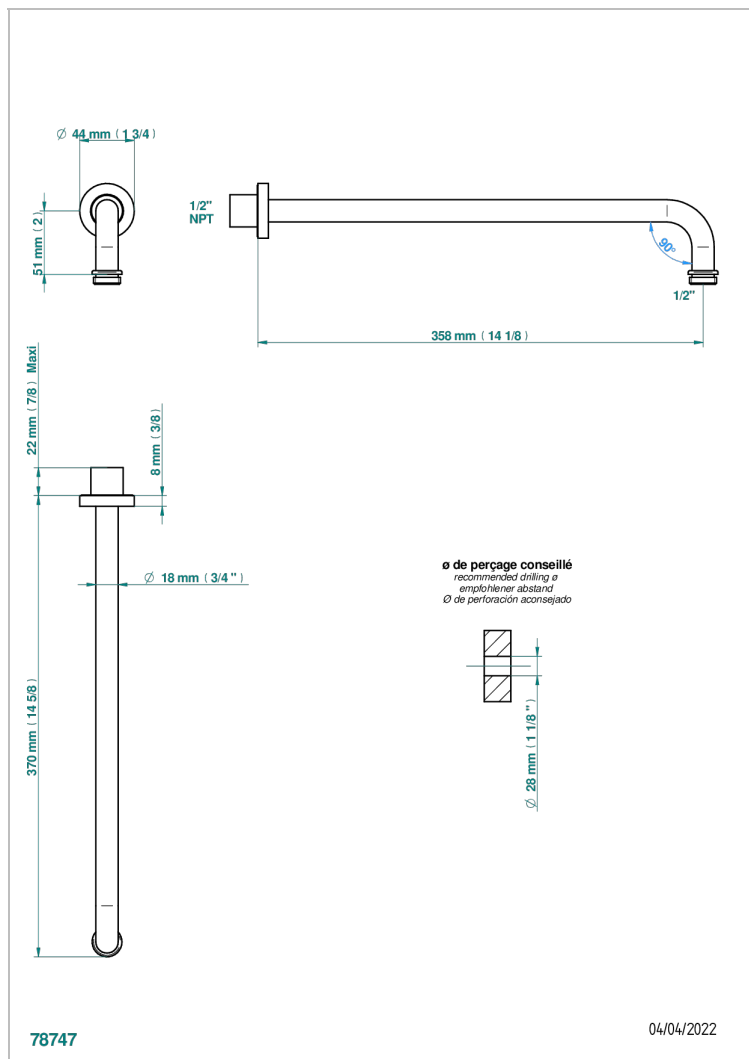

METAMORPHOSE WHITE CERAMIC

G6E-84BC/US

Horizontal shower arm, 90° 14" long

CHARACTERISTIC

- Métamorphose White Ceramic
- Horizontal shower arm, 90° 14" long

AVAILABLE FINITIONS

Black ceram - D30
Blush PVD - H62
Brass color PVD - H49
Brown bronze color PVD - F33
Chrome polished - A02
Copper antique matt, coated - H07

Matt nickel (American satin) - C01
Matt nickel color PVD - H56
Nickel antique / Sovereign - H28
Nickel color PVD - H55
Nickel polished - B01
Soft gold - F30

Soft matt gold - F31
Umber PVD - H66