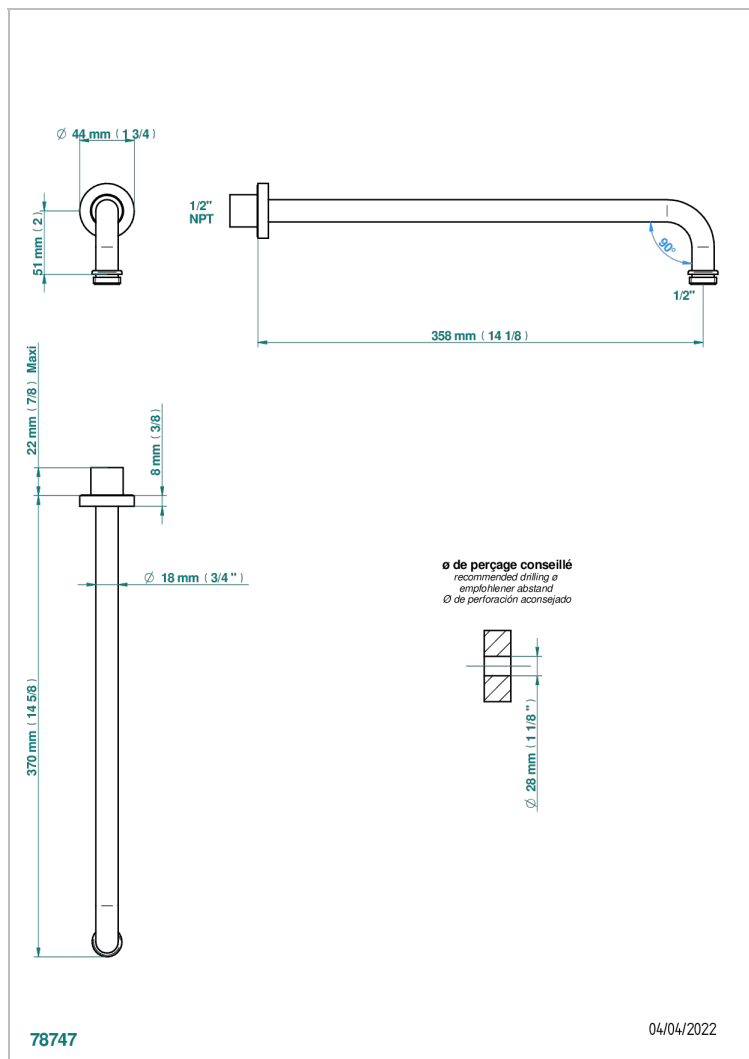

METAMORPHOSE BLACK CERAMIC

G6D-84BC/US

Horizontal shower arm, 90° 14" long

CHARACTERISTIC

- Métamorphose Black Ceramic
- Horizontal shower arm, 90° 14" long

AVAILABLE FINITIONS

Black ceram - D30
Blush PVD - H62
Brass color PVD - H49
Brown bronze color PVD - F33
Chrome polished - A02
Copper antique matt, coated - H07

Matt nickel (American satin) - C01
Matt nickel color PVD - H56
Nickel antique / Sovereign - H28
Nickel color PVD - H55
Nickel polished - B01
Soft gold - F30

Soft matt gold - F31
Umber PVD - H66