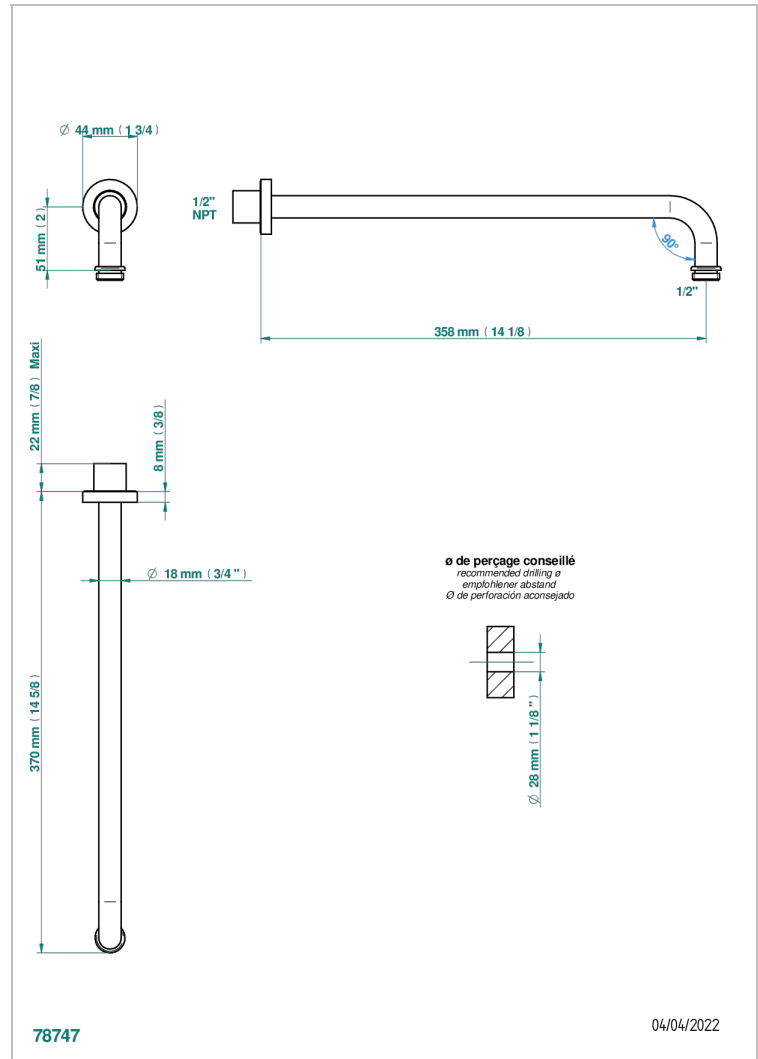

METAMORPHOSE CARBON

G6C-84BC/US

Horizontal shower arm, 90° 14" long

THG[®]
PARIS

CHARACTERISTIC

- Métamorphose Carbon
- Horizontal shower arm, 90° 14" long

AVAILABLE FINITIONS

Black ceram - D30
Blush PVD - H62
Brass color PVD - H49
Brown bronze color PVD - F33
Chrome polished - A02
Copper antique matt, coated - H07