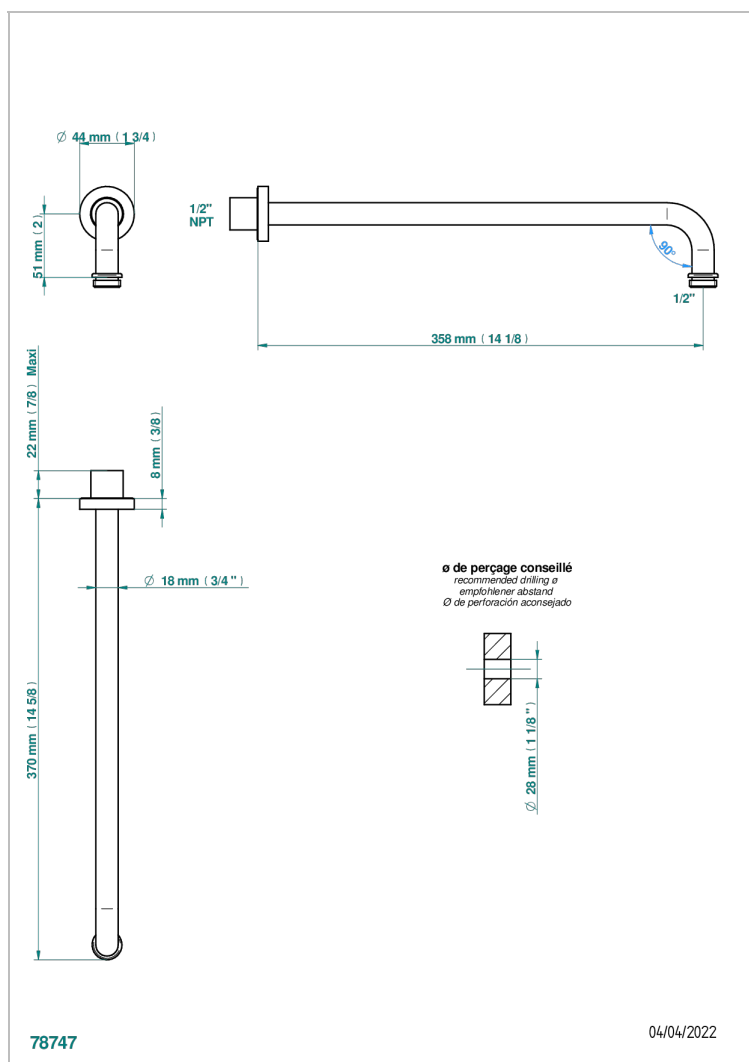

METAMORPHOSE WITH LEVER HANDLES

G6B-84BC/US

Horizontal shower arm, 90° 14" long

CHARACTERISTIC

- Métamorphose with lever handles
- Horizontal shower arm, 90° 14" long

AVAILABLE FINITIONS

Black ceram - D30
Blush PVD - H62
Brass color PVD - H49
Brown bronze color PVD - F33
Chrome polished - A02
Copper antique matt, coated - H07

Matt nickel (American satin) - C01
Matt nickel color PVD - H56
Nickel antique / Sovereign - H28
Nickel color PVD - H55
Nickel polished - B01
Soft gold - F30

Soft matt gold - F31
Umber PVD - H66