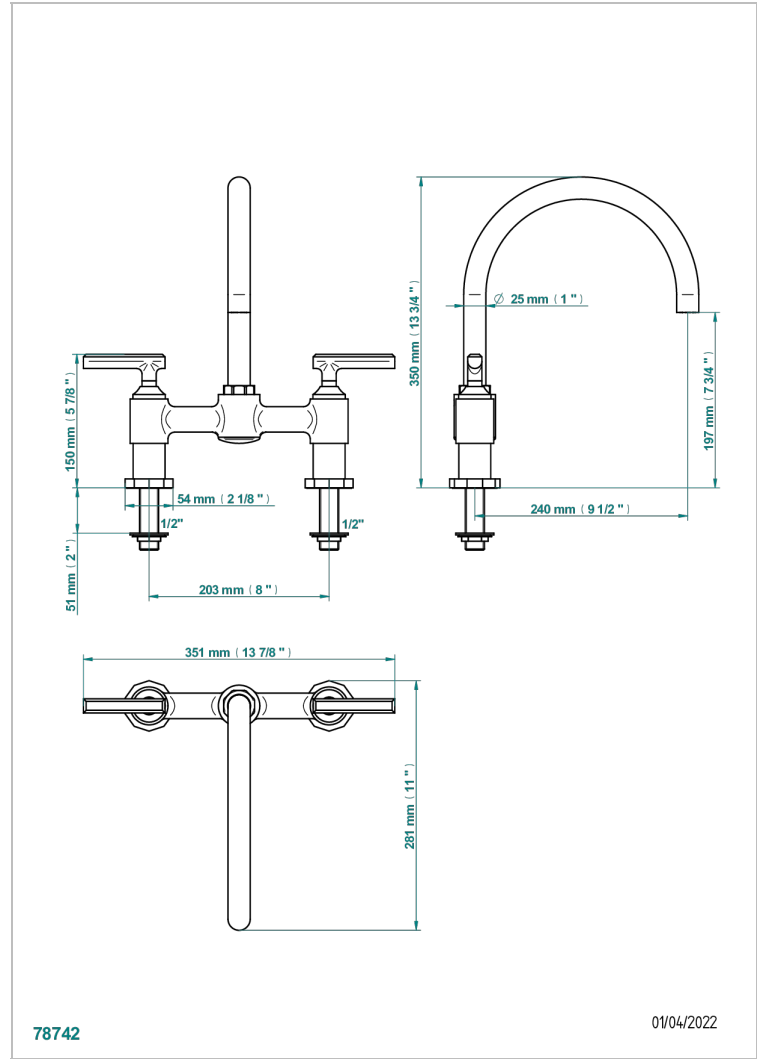

# LES ONDES WITH LEVER

G8B-159

2-hole mixer, with swivel spout

78742

01/04/2022

## CHARACTERISTIC

- ACS : 22ACCLY430