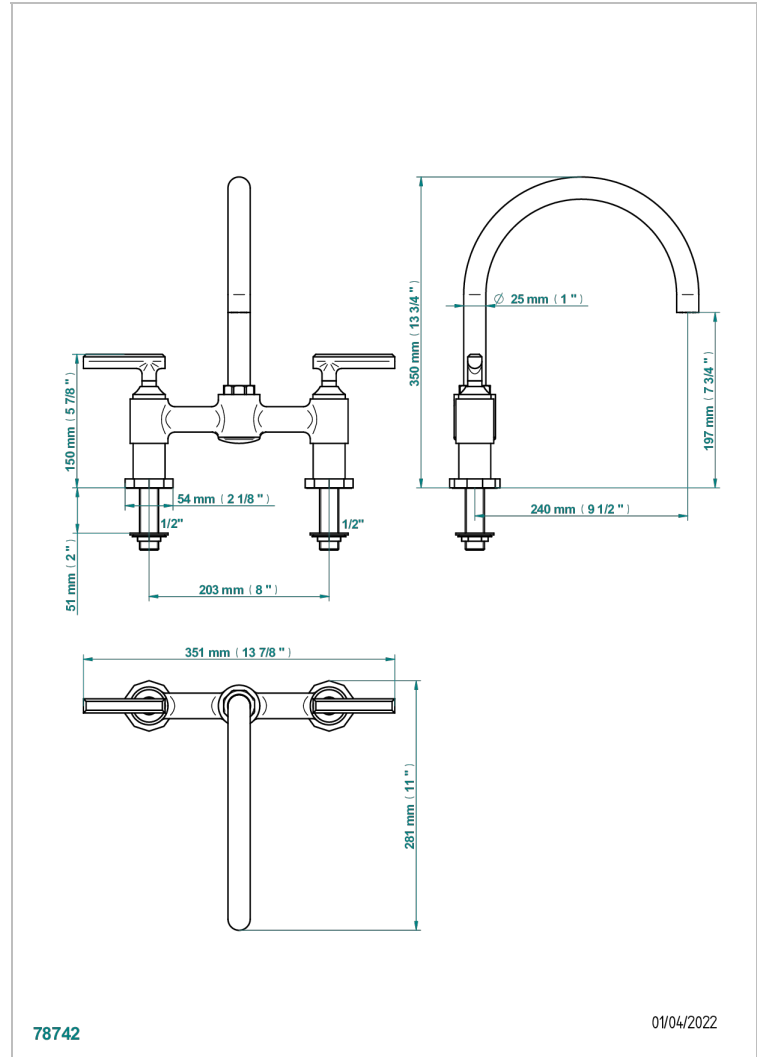

LES ONDES WITH LEVER

G8B-159

2-hole mixer, with swivel spout

78742

01/04/2022

CHARACTERISTIC

- ACS : 22ACCLY430

STANDARDS