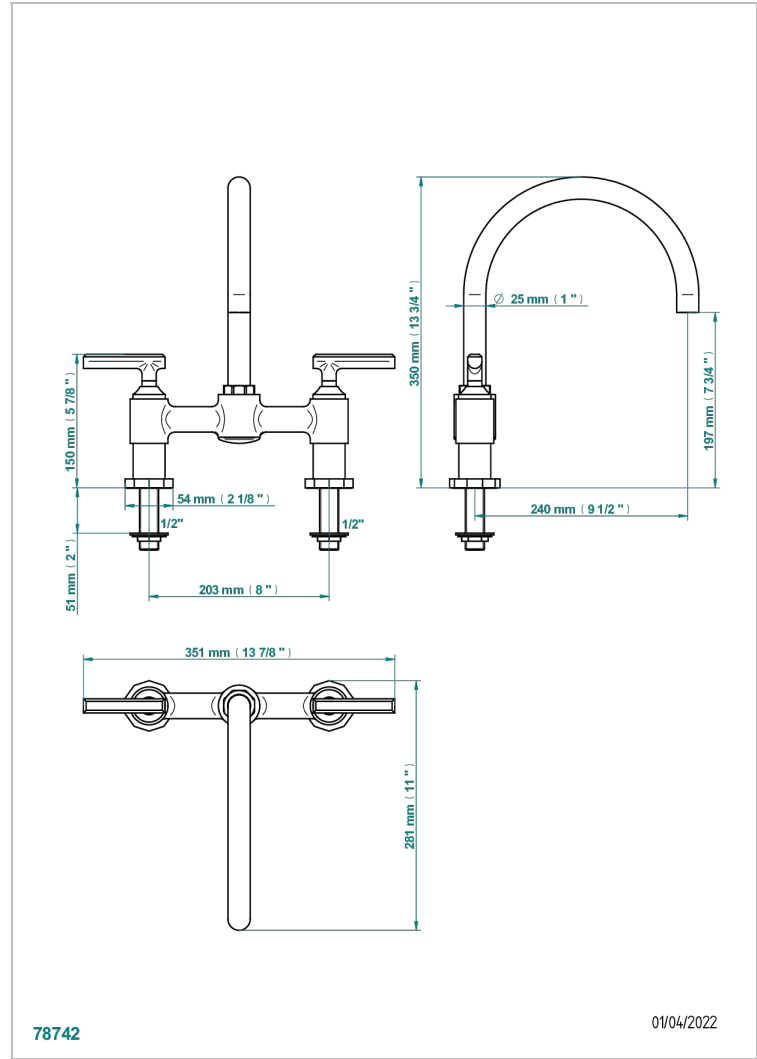

LES ONDES WITH LEVER

G8B-159

2-hole mixer, with swivel spout

78742

01/04/2022

CHARACTERISTIC

- ACS : 22ACCLY430

STANDARDS