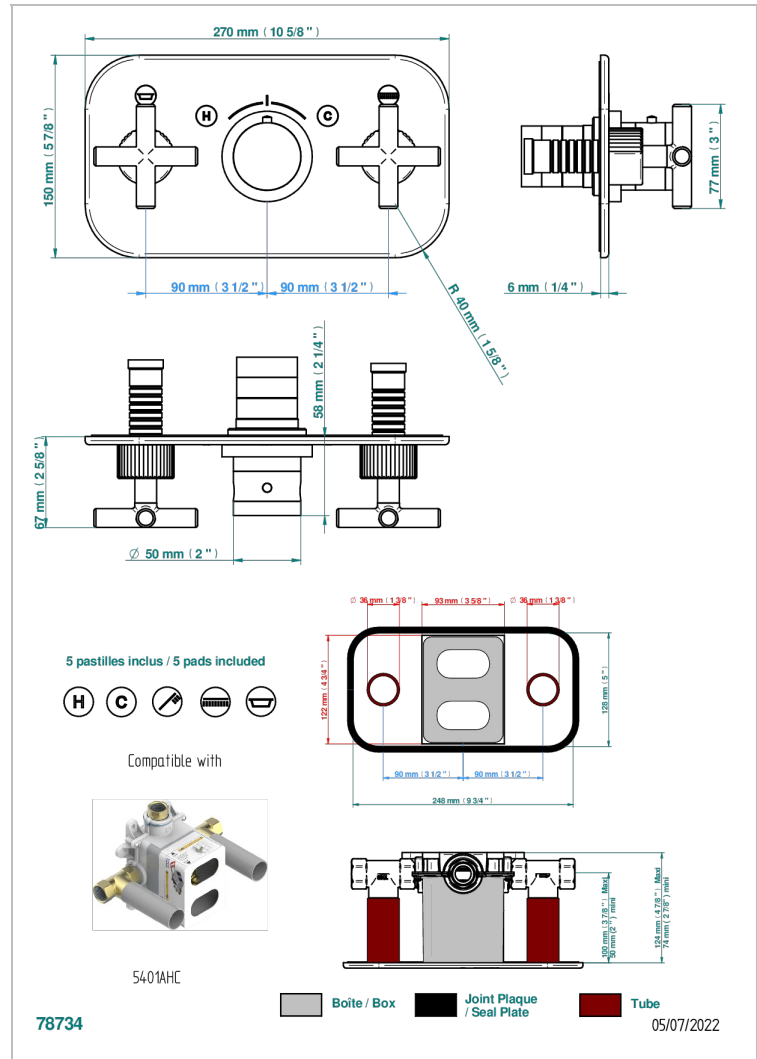

Trim for THG thermostat with 2 valves ref. 5 401AHM/US rough part supplied with fixing box , item to be installed horizontal

CHARACTERISTIC

- Estrela
- Trim for THG thermostat with 2 valves ref. 5 401AHM/US rough part supplied with fixing box , item to be installed horizontal