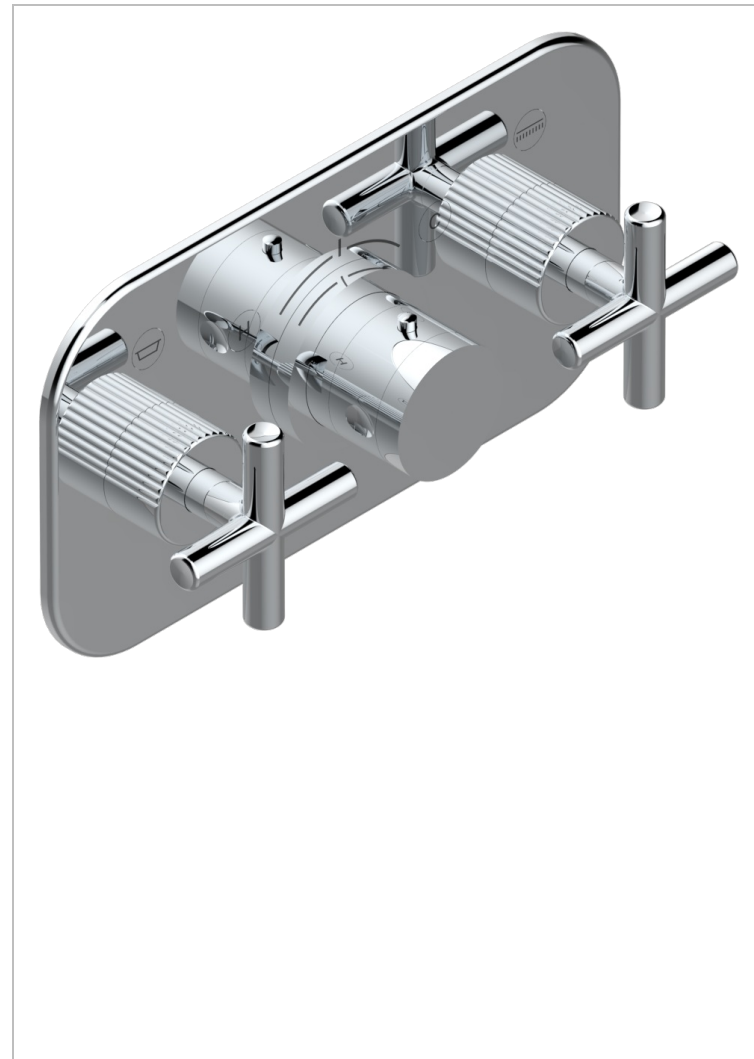

Trim for THG thermostat with 2 valves ref. 5 401AHM/US rough part supplied with fixing box , item to be installed horizontal

CHARACTERISTIC

- Estrela
- Trim for THG thermostat with 2 valves ref. 5 401AHM/US rough part supplied with fixing box , item to be installed horizontal

AVAILABLE FINITIONS

Black ceram - D30
 Blush PVD - H62
 Brass color PVD - H49
 Brown bronze color PVD - F33
 Chrome polished - A02
 Gold color PVD - H52

Gold mat - F07
 Gold polished - F01
 Graphite PVD - H64
 Matt Umber PVD - H67
 Matt blush PVD - H60
 Matt brass color PVD - H50

Umber PVD - H66