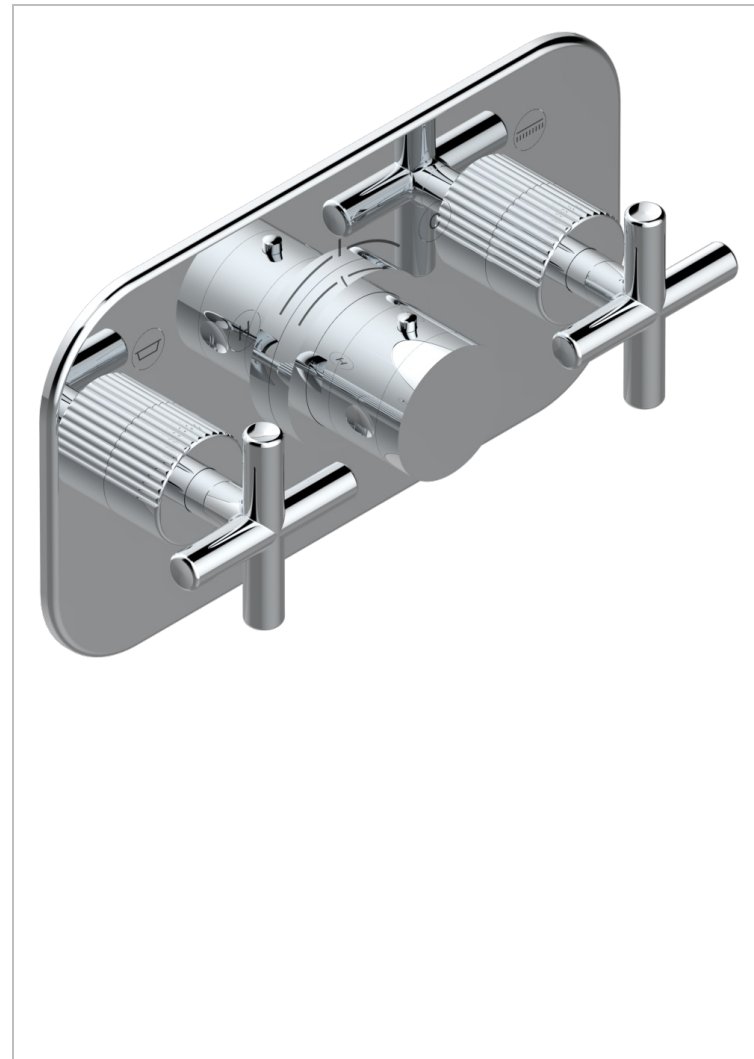

Trim for thermostatic mixer with 2 valves item to be installed horizontal . to adapt on 5 401AHC or 5 401AHM

CHARACTERISTIC

- Estrela
- Trim for thermostatic mixer with 2 valves item to be installed horizontal . to adapt on 5 401AHC or 5 401AHM

RELATED SKU'S

- Ref. G00-5401AHC 3/4" THG thermostat, 60 l/mn with two valves with wax cartridge delivered with a built-in box, without trim - to be installed horizontal (for installation with cross handle)
- Ref. G00-5401AHM 3/4" THG thermostat, 60 l/mn with two valves with wax cartridge delivered with a built-in box, without trim - to be installed horizontal (for installation with lever handle)

AVAILABLE FINITIONS

Antique nickel - H28
 Black ceram - D30
 Blush PVD - H62
 Brass color PVD - H49
 Brown bronze color PVD - F33
 Gold color PVD - H52

Graphite PVD - H64
 Matt Umber PVD - H67
 Matt blush PVD - H60
 Matt brass color PVD - H50
 Matt brown bronze color PVD - F34
 Matt chrome - C02