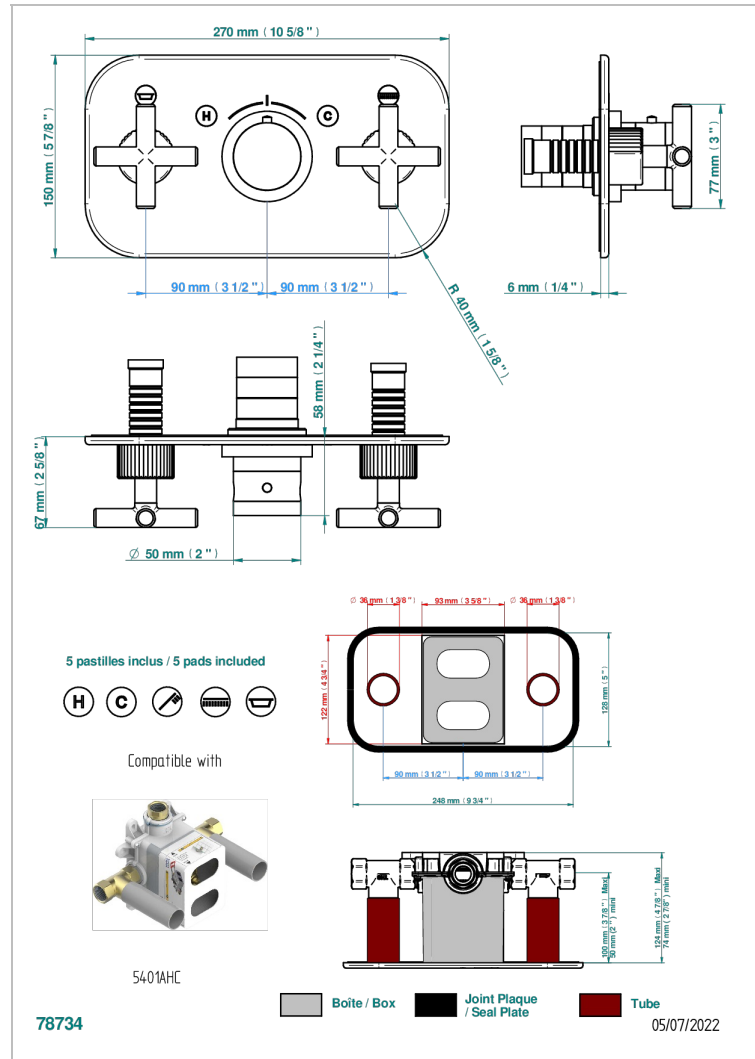

Trim for thermostatic mixer with 2 valves item to be installed horizontal . to adapt on 5 401AHC or 5 401AHM

CHARACTERISTIC

- Estrela
- Trim for thermostatic mixer with 2 valves item to be installed horizontal . to adapt on 5 401AHC or 5 401AHM

RELATED SKU'S

- Ref. G00-5401AHC 3/4" THG thermostat, 60 l/mn with two valves with wax cartridge delivered with a built-in box, without trim - to be installed horizontal (for installation with cross handle)
- Ref. G00-5401AHM 3/4" THG thermostat, 60 l/mn with two valves with wax cartridge delivered with a built-in box, without trim - to be installed horizontal (for installation with lever handle)