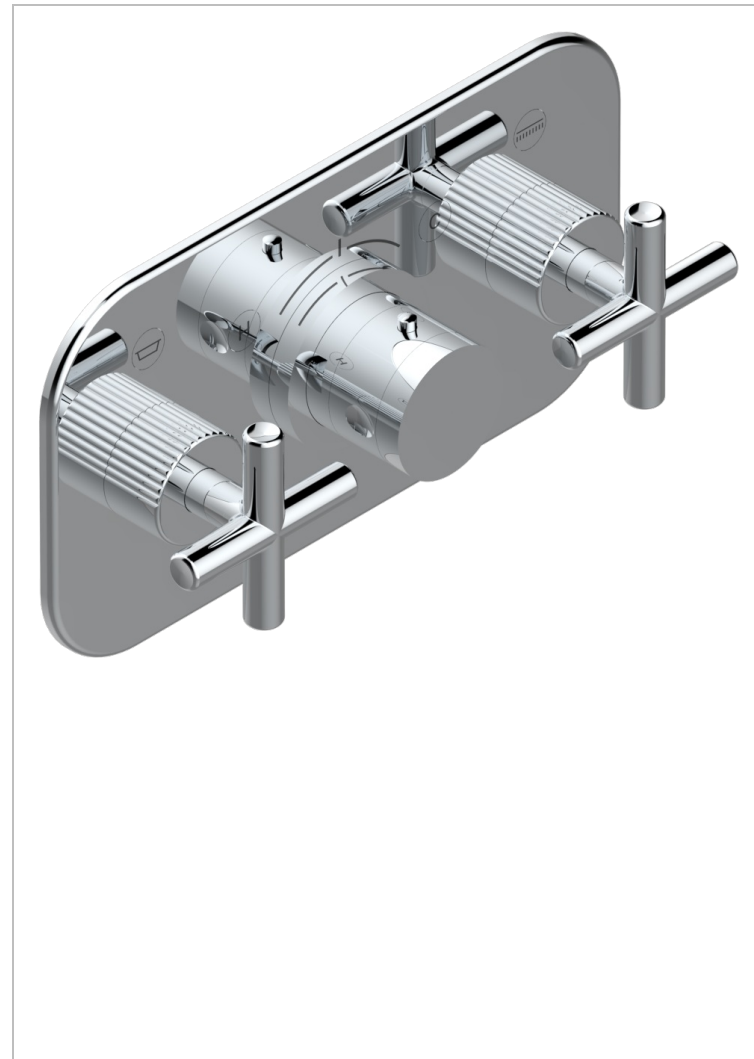

Trim for thermostatic mixer with 2 valves item to be installed horizontal . to adapt on 5 401AHC or 5 401AHM

### CHARACTERISTIC

- Estrela
- Trim for thermostatic mixer with 2 valves item to be installed horizontal . to adapt on 5 401AHC or 5 401AHM

### RELATED SKU'S

- Ref. G00-5401AHC 3/4" THG thermostat, 60 l/mn with two valves with wax cartridge delivered with a built-in box, without trim - to be installed horizontal ( for installation with cross handle)
- Ref. G00-5401AHM 3/4" THG thermostat, 60 l/mn with two valves with wax cartridge delivered with a built-in box, without trim - to be installed horizontal ( for installation with lever handle)