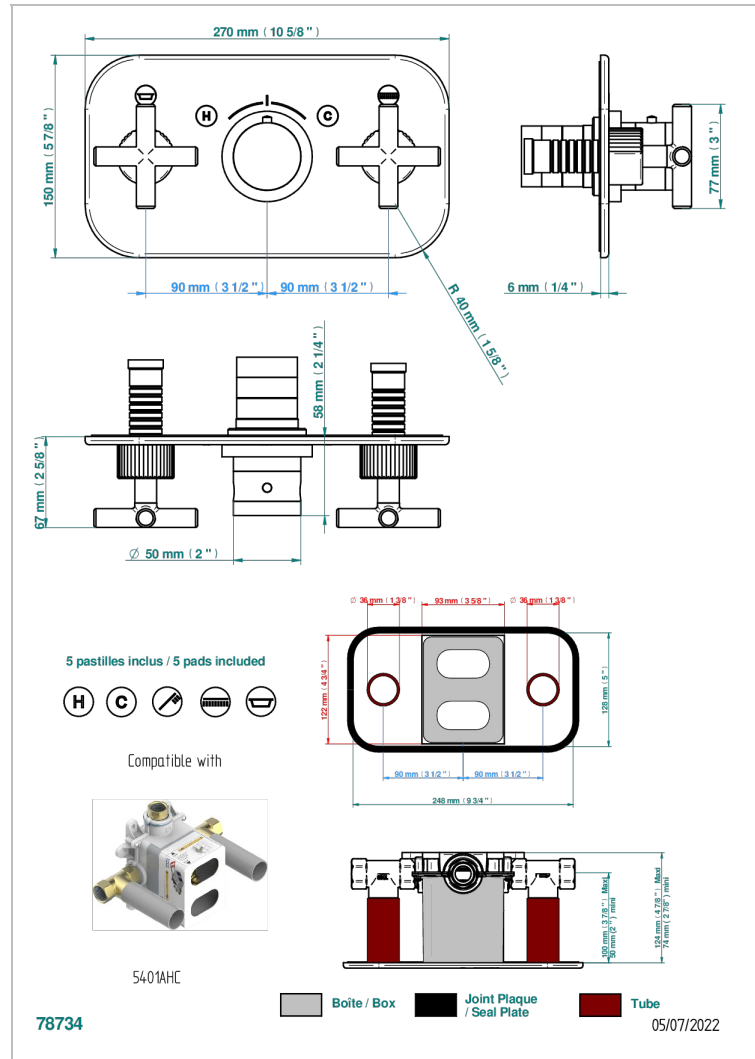

Trim for thermostatic mixer with 2 valves item to be installed horizontal . to adapt on 5 401AHC or 5 401AHM

### CHARACTERISTIC

- Estrela
- Trim for thermostatic mixer with 2 valves item to be installed horizontal . to adapt on 5 401AHC or 5 401AHM

### RELATED SKU'S

- Ref. G00-5401AHC 3/4" THG thermostat, 60 l/mn with two valves with wax cartridge delivered with a built-in box, without trim - to be installed horizontal ( for installation with cross handle)
- Ref. G00-5401AHM 3/4" THG thermostat, 60 l/mn with two valves with wax cartridge delivered with a built-in box, without trim - to be installed horizontal ( for installation with lever handle)