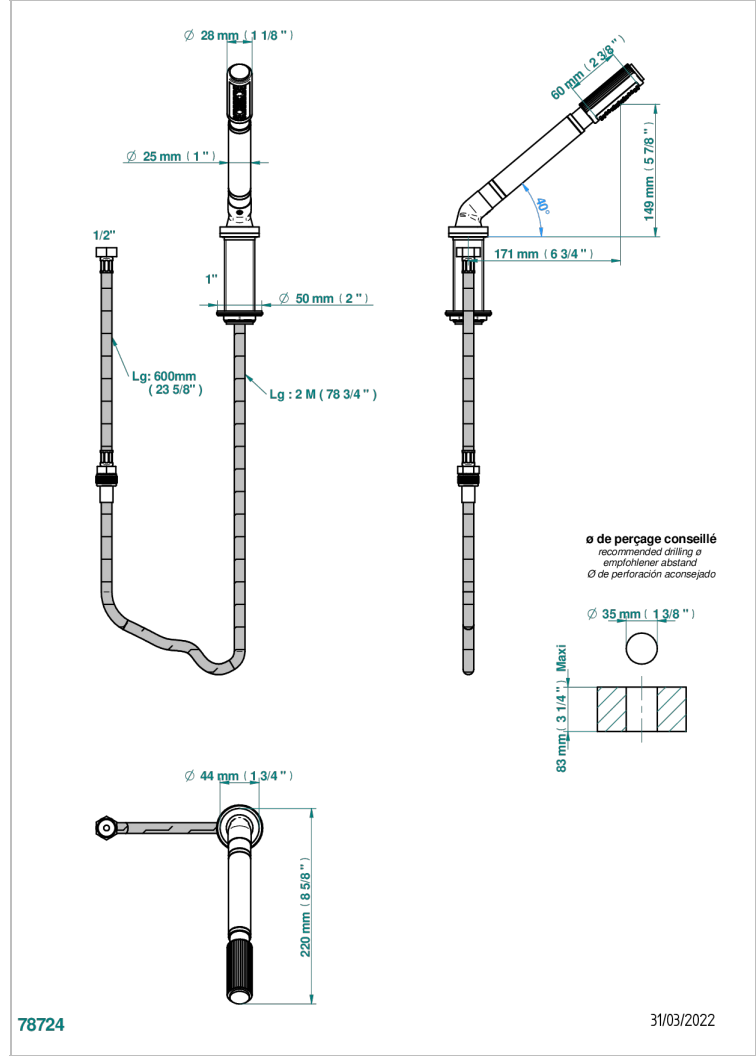

# ESTRELA METAL INLAYS

U3L-60A

Deck mounted hand shower, with hose

78724

31/03/2022

## CHARACTERISTIC

- ACS : 20ACCLY558