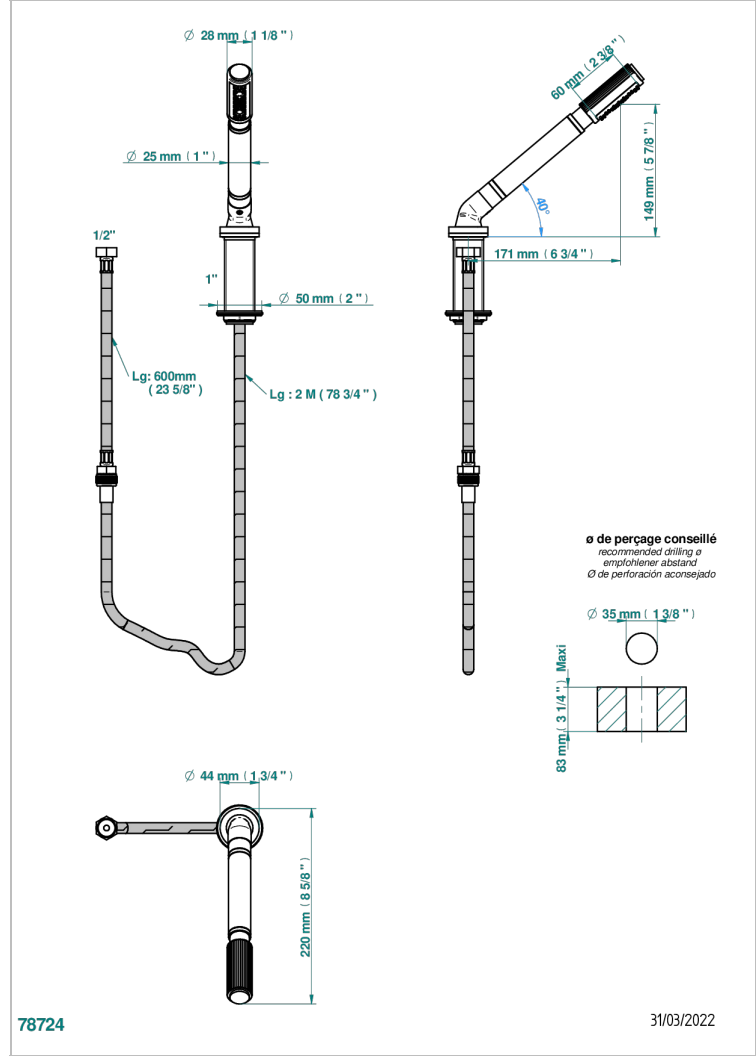

ESTRELA METAL INLAYS

U3L-60A

Rim mounted stylised handshower, 2 m hose and angle rest

78724

31/03/2022

CHARACTERISTIC

- ACS : 20ACCLY558

TECHNICAL SPECS

- Recommandé : 3 bars (max. 5 bars) - Advised : 43,5 psi (max. 72 psi)
- 9,5 l/min à 3 bars (2.5 gpm at 43.5 psi)

STANDARDS

AVAILABLE FINITIONS

- Antique nickel - H28
- Black ceram - D30
- Blush PVD - H62
- Brass color PVD - H49
- Brown bronze color PVD - F33
- Gold color PVD - H52

- Nickel color PVD - H55
- Polished chrome (color finish) - A02
- Polished chrome with gold inlay - GA1
- Polished gold (color finish) - F01
- Polished nickel - B01
- Soft gold - F30

- Soft matt gold - F31
- Umber PVD - H66