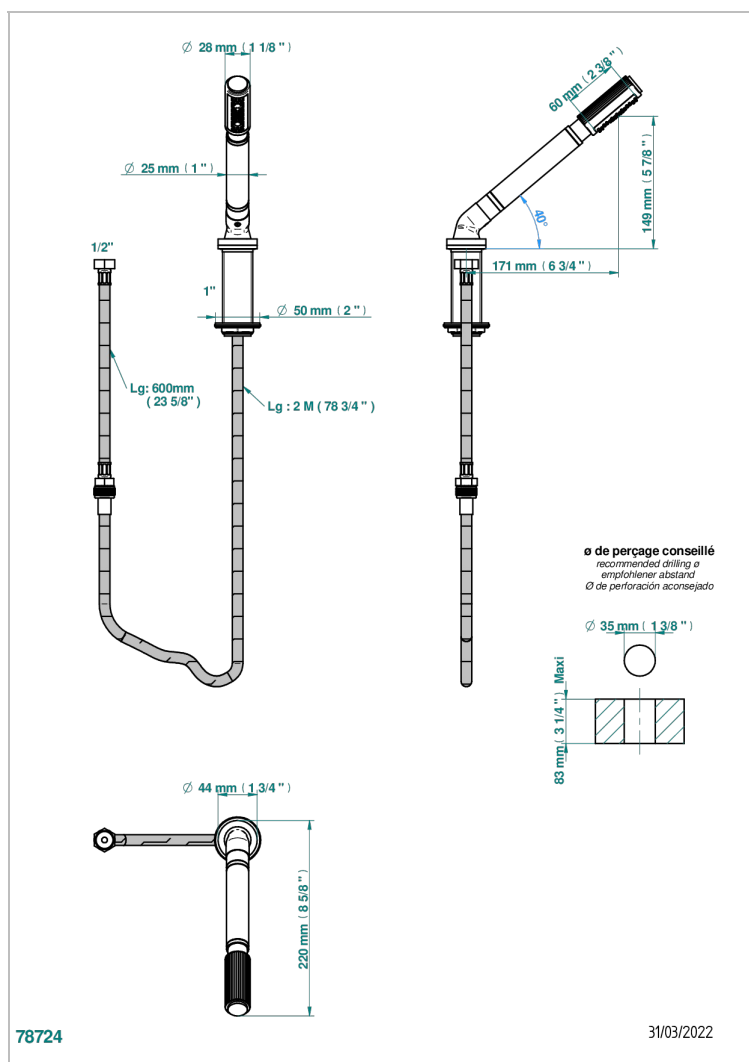

ESTRELA WITH LEVER HANDLES

U3K-60A

Deck mounted hand shower, with hose

CHARACTERISTIC

- ACS : 20ACCLY558

TECHNICAL SPECS

- Recommandé : 3 bars (max. 5 bars) - Advised : 43,5 psi (max. 72 psi)
- 9,5 l/min à 3 bars (2.5 gpm at 43.5 psi)

STANDARDS

AVAILABLE FINITIONS

Black ceram - D30
Blush PVD - H62
Brass color PVD - H49
Brown bronze color PVD - F33
Chrome polished - A02
Gold color PVD - H52

Gold mat - F07
Gold polished - F01
Graphite PVD - H64
Matt Umber PVD - H67
Matt blush PVD - H60
Matt brass color PVD - H50