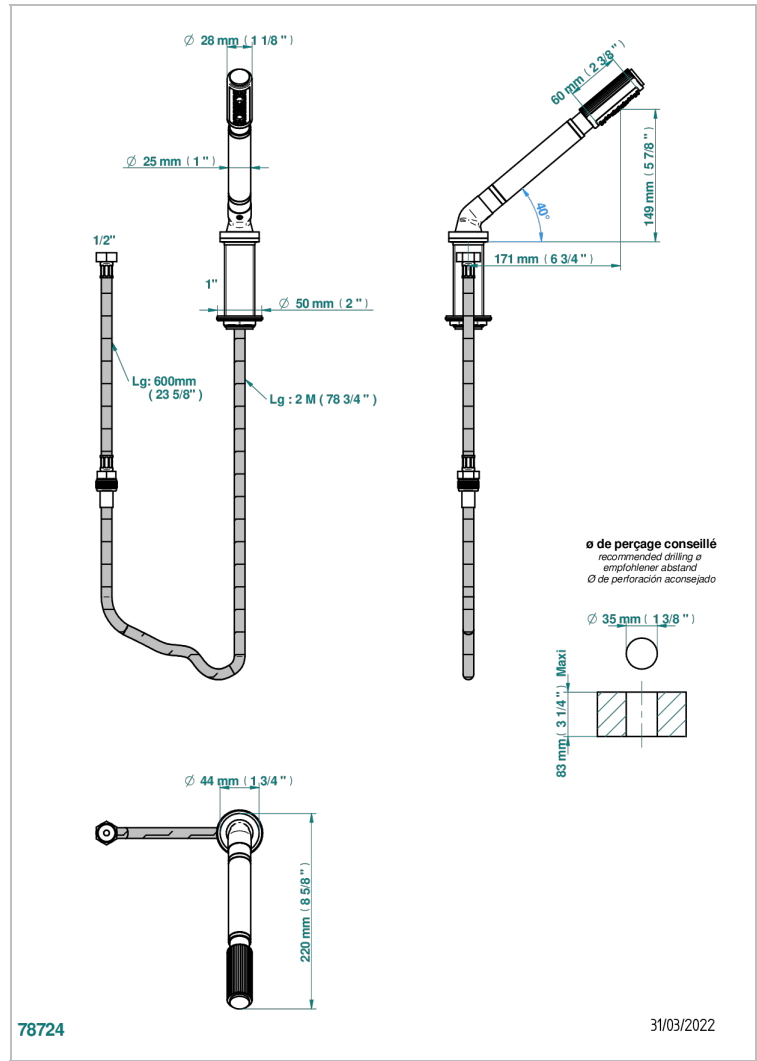

# ESTRELA WITH LEVER

U3K-60A

Rim mounted stylised handshower, 2 m hose and angle rest

## CHARACTERISTIC

- ACS : 20ACCLY558