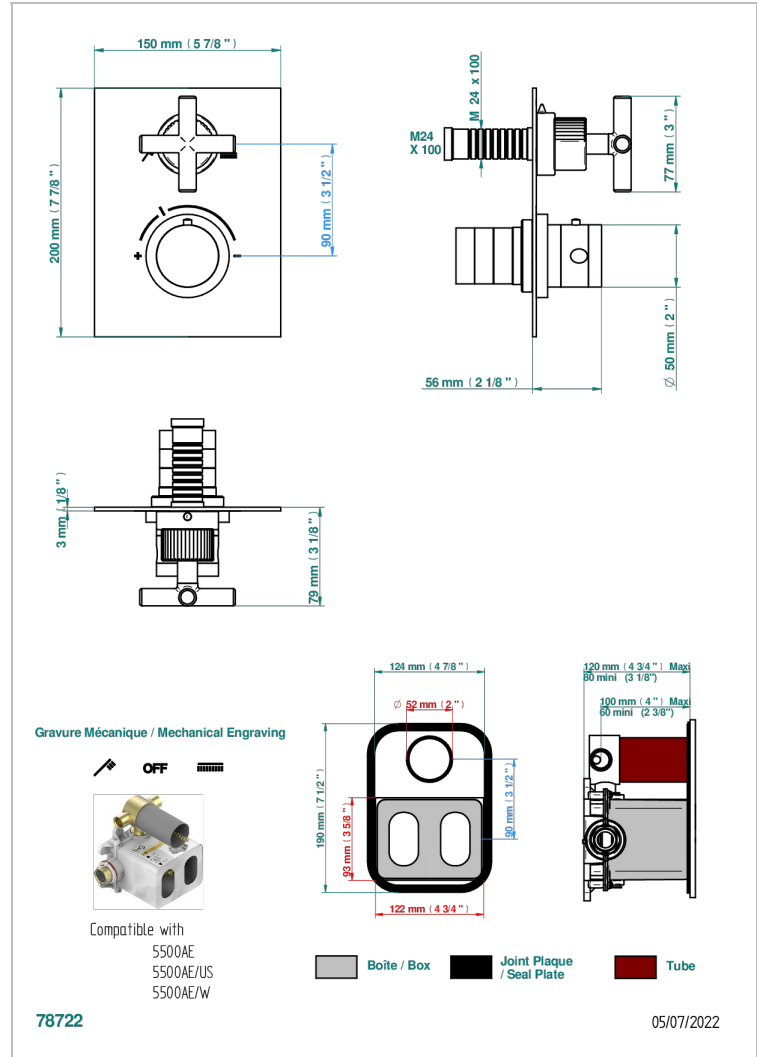

Thermostatic mixer trim with diverter, 2 Outlets . ITEM codes 5 500AECO . Eco model (laser engraving, plate 3 mm thickness and one style-handle only)

CHARACTERISTIC

- Estrela
- Thermostatic mixer trim with diverter, 2 Outlets . ITEM codes 5 500AECO . Eco model (laser engraving, plate 3 mm thickness and one style-handle only)