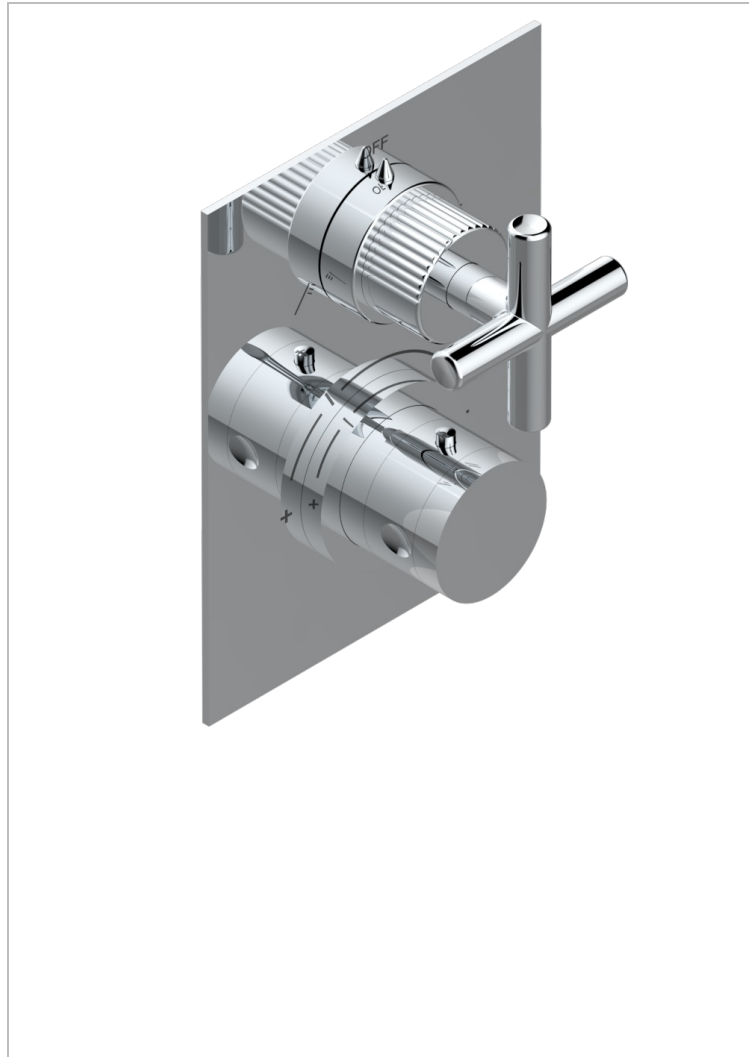

Thermostatic mixer trim with diverter, 2 Outlets . ITEM codes 5 500AECO . Eco model (laser engraving, plate 3 mm thickness and one style-handle only)

CHARACTERISTIC

- Estrela
- Thermostatic mixer trim with diverter, 2 Outlets . ITEM codes 5 500AECO . Eco model (laser engraving, plate 3 mm thickness and one style-handle only)

AVAILABLE FINITIONS

Antique nickel - H28
 Black ceram - D30
 Blush PVD - H62
 Brass color PVD - H49
 Brown bronze color PVD - F33
 Gold color PVD - H52

Graphite PVD - H64
 Matt Umber PVD - H67
 Matt blush PVD - H60
 Matt brass color PVD - H50
 Matt brown bronze color PVD - F34
 Matt chrome - C02