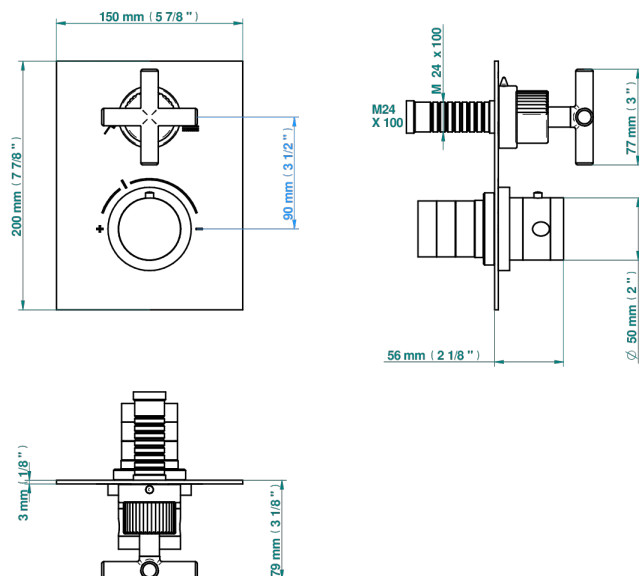

Thermostatic mixer trim with diverter, 2 Outlets . ITEM codes 5 500AECO . Eco model (laser engraving, plate 3 mm thickness and one style-handle only)

Gravure Mécanique / Mechanical Engraving

Compatible with
5500AE
5500AE/US
5500AE/W

Boîte / Box Joint Plaque / Seal Plate Tube

78722

05/07/2022

ХАРАКТЕРИСТИКИ

- Estrela
- Thermostatic mixer trim with diverter, 2 Outlets . ITEM codes 5 500AECO . Eco model (laser engraving, plate 3 mm thickness and one style-handle only)