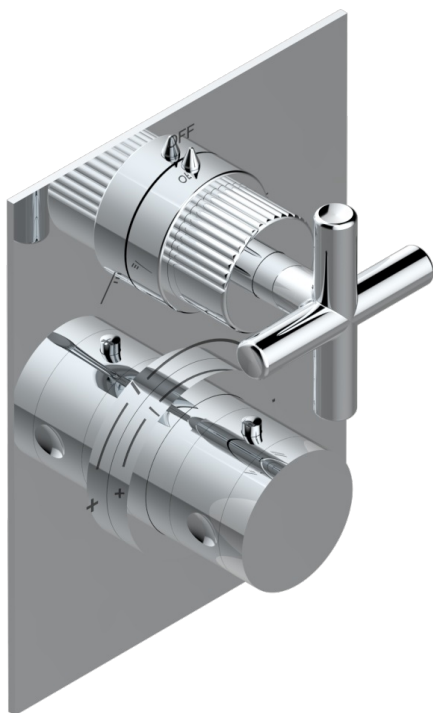

Thermostatic mixer trim with diverter, 2 Outlets . ITEM codes 5 500AECO . Eco model (laser engraving, plate 3 mm thickness and one style-handle only)

Gravure Mécanique / Mechanical Engraving

Compatible with
5500AE
5500AE/US
5500AE/W

Boîte / Box Joint Plaque / Seal Plate Tube

78722

05/07/2022

ХАРАКТЕРИСТИКИ

- Estrela
- Thermostatic mixer trim with diverter, 2 Outlets . ITEM codes 5 500AECO . Eco model (laser engraving, plate 3 mm thickness and one style-handle only)