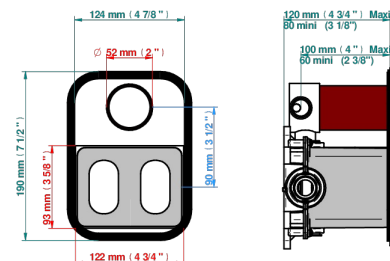

Thermostatic mixer trim with diverter, 2 Outlets . ITEM codes 5 500AECO . Eco model (laser engraving, plate 3 mm thickness and one style-handle only)

Gravure Mécanique / Mechanical Engraving

Compatible with
5500AE
5500AE/US
5500AE/W

Boîte / Box Joint Plaque / Seal Plate Tube

78722

05/07/2022

ХАРАКТЕРИСТИКИ

- Estrela
- Thermostatic mixer trim with diverter, 2 Outlets . ITEM codes 5 500AECO . Eco model (laser engraving, plate 3 mm thickness and one style-handle only)