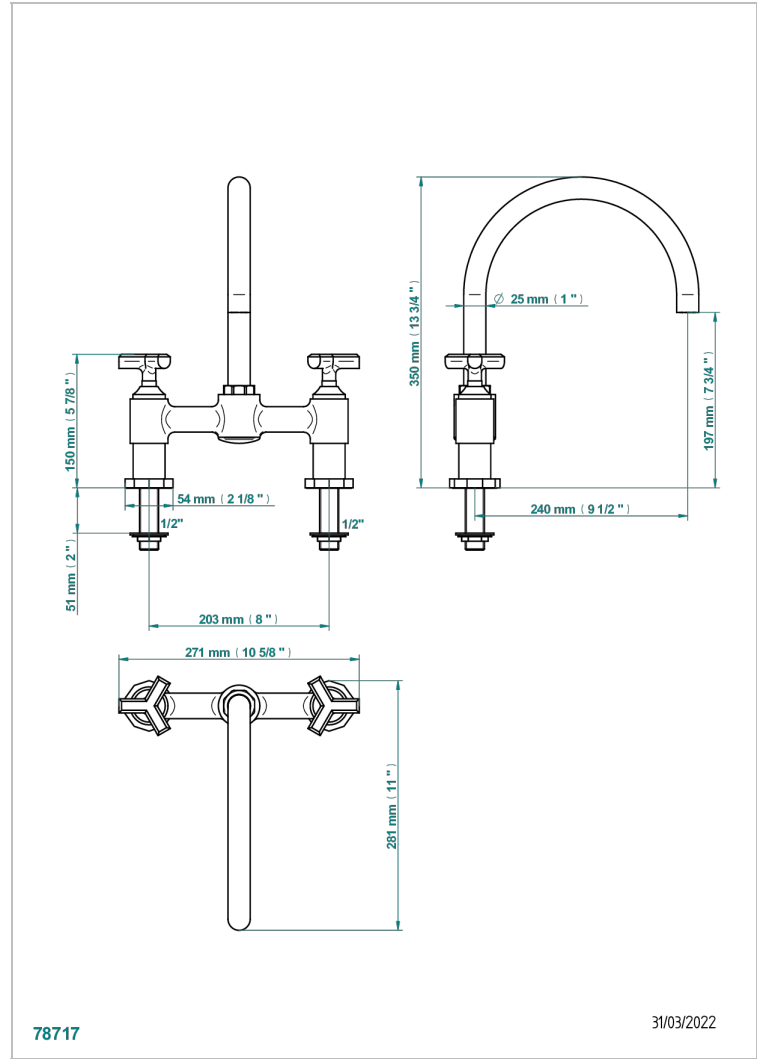

# LES ONDES

G8A-159

2-hole mixer, with swivel spout

THG<sup>®</sup>  
PARIS

78717

31/03/2022

## CHARACTERISTIC

- ACS : 22ACCLY430